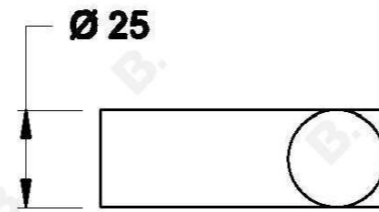

CITY STIK DOUBLE TOILET ROLL/HAND TOWEL HOLDER

1.9961.03.0.XX

PRODUCT DIMENSIONS:

Front view:

Side view:

Top view: