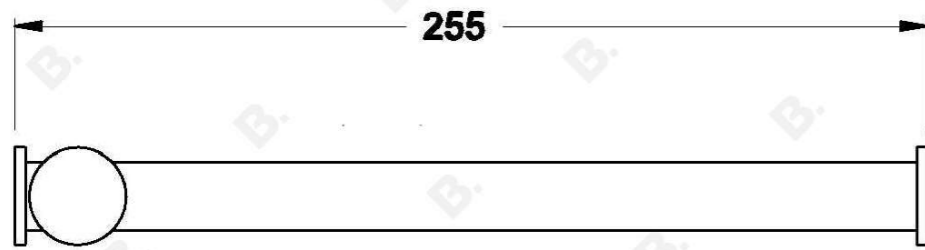

CITY STIK DOUBLE TOILET ROLL/HAND TOWEL HOLDER

1.9961.03.0.XX

PRODUCT DIMENSIONS:

Front view:

Side view:

Top view: