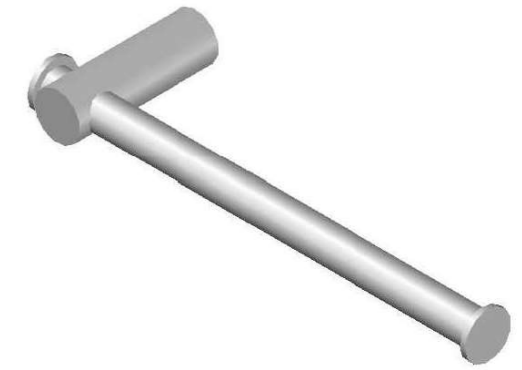

CITY STIK DOUBLE TOILET ROLL/HAND TOWEL HOLDER

1.9961.03.0.XX

PRODUCT DIMENSIONS:

Front view:

Side view:

Top view: