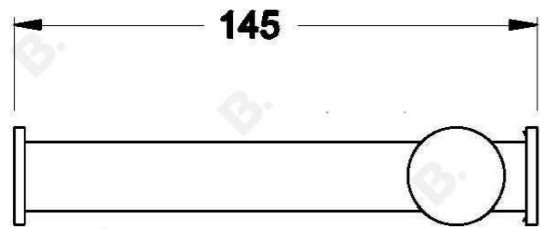

CITY STIK TOILET ROLL HOLDER

1.9961.02.0.XX

PRODUCT DIMENSIONS:

Front view:

Side view:

Top view: