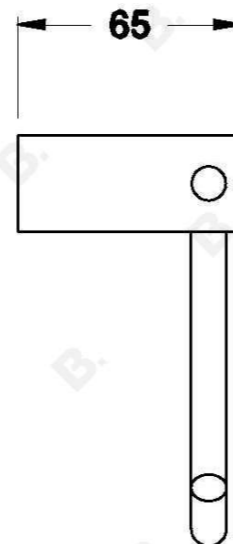

CITY STIK TOILET ROLL HOLDER

1.9961.00.0.XX

PRODUCT DIMENSIONS:

Front view:

Side view:

Top view: