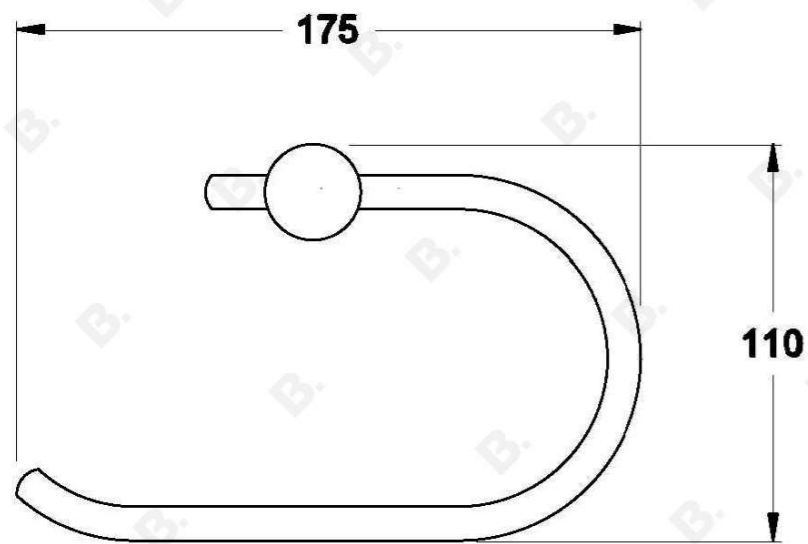

CITY STIK TOILET ROLL HOLDER

1.9961.00.0.XX

PRODUCT DIMENSIONS:

Front view:

Side view:

Top view: