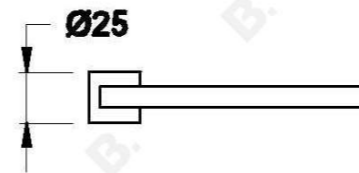

CITY STIK GLASS SHELF

1.9959.00.0.XX

PRODUCT DIMENSIONS:

Front view:

Side view:

Top view: