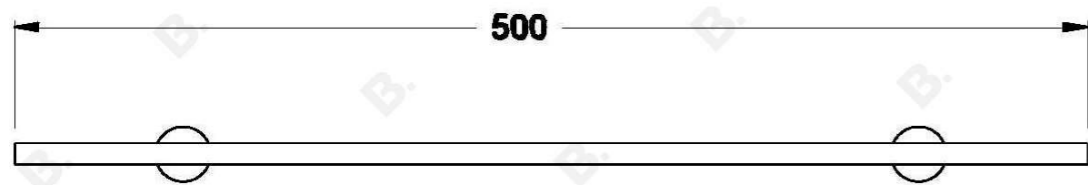

CITY STIK GLASS SHELF

1.9959.00.0.XX

PRODUCT DIMENSIONS:

Front view:

Side view:

Top view: