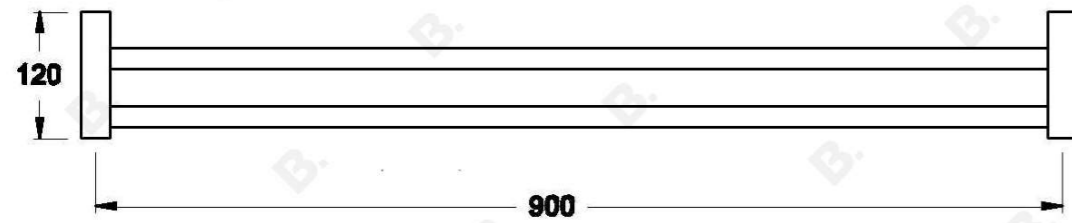

CITY STIK DOUBLE TOWEL RAIL 900MM

1.9957.90.0.XX

PRODUCT DIMENSIONS:

Front view:

Side view:

Top view: