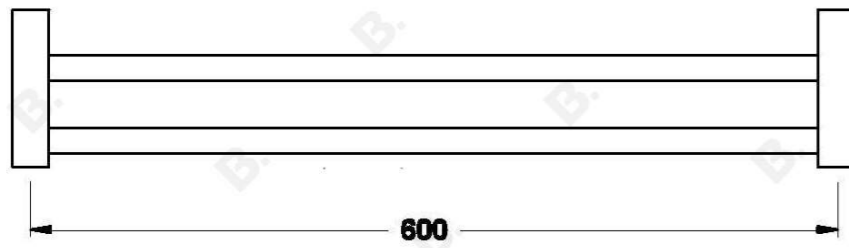

CITY STIK DOUBLE TOWEL RAIL 600MM

1.9957.60.0.XX

PRODUCT DIMENSIONS:

Front view:

Side view:

Top view: