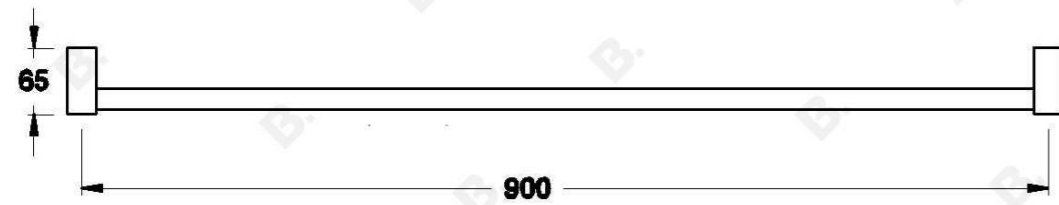

## CITY STIK SINGLE TOWEL RAIL 900MM

1.9955.90.0.XX

### PRODUCT DIMENSIONS:

Front view:

Side view:

Top view: