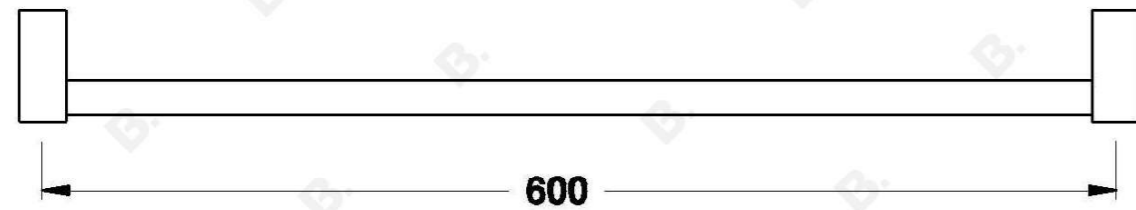

## CITY STIK SINGLE TOWEL RAIL 600MM

1.9955.60.0.XX

### PRODUCT DIMENSIONS:

Front view:

Side view:

Top view: