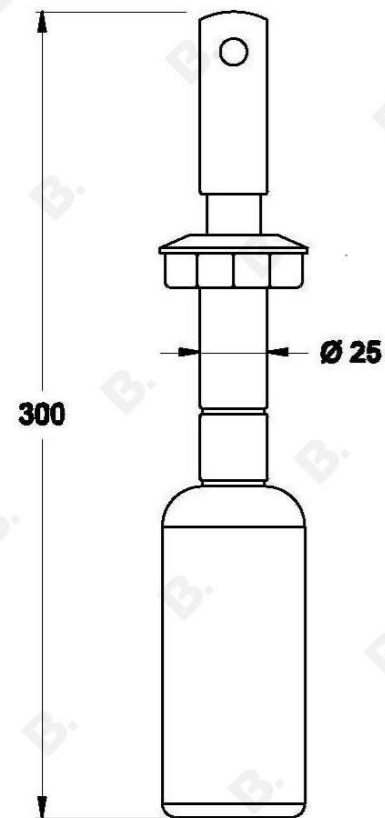

CITY STIK SOAP DISPENSER

1.9952.22.0.XX

PRODUCT DIMENSIONS:

Front view:

Side view:

Top view: