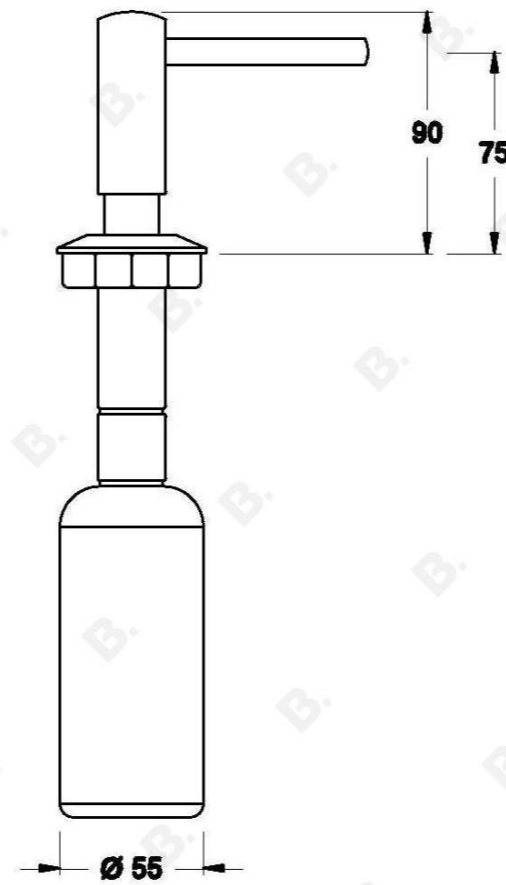

CITY STIK SOAP DISPENSER

1.9952.22.0.XX

PRODUCT DIMENSIONS:

Front view:

Side view:

Top view: