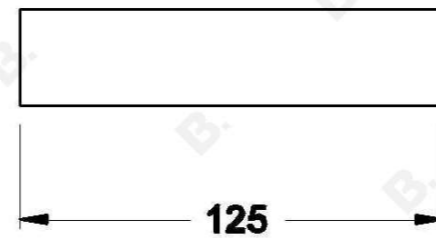

CITY STIK METAL SOAP HOLDER

1.9952.02.0.XX

PRODUCT DIMENSIONS:

Front view:

Side view:

Top view: