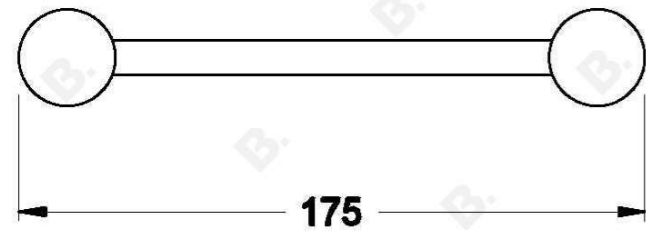

CITY STIK METAL SOAP HOLDER

1.9952.02.0.XX

PRODUCT DIMENSIONS:

Front view:

Side view:

Top view: