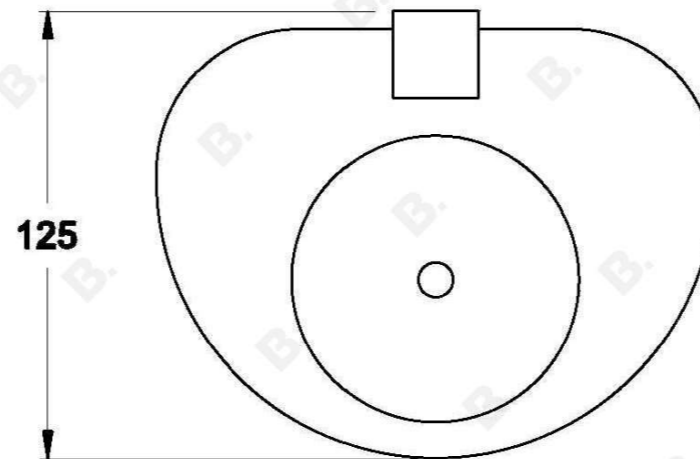

## CITY STIK GLASS SOAP HOLDER

1.9952.00.0.XX

### PRODUCT DIMENSIONS:

Front view:

Side view:

Top view: