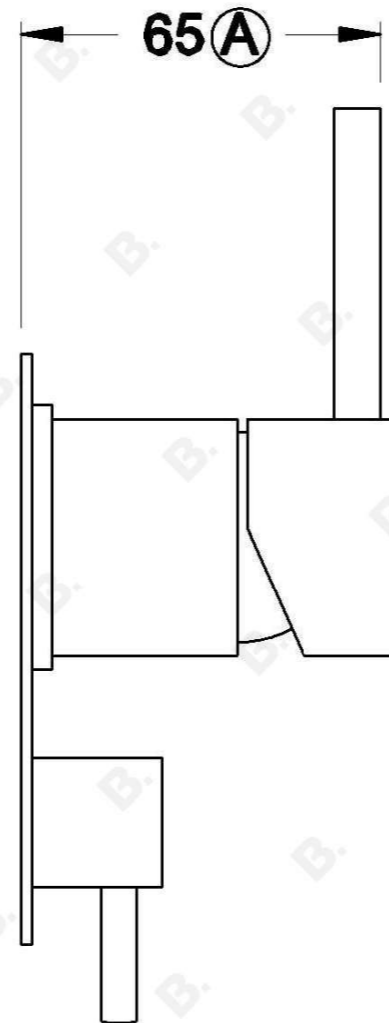

## CITY STIK MIXER DIVERTER

1.9948.05.0.XX

### PRODUCT DIMENSIONS:

Front view:

Side view:

Top view: