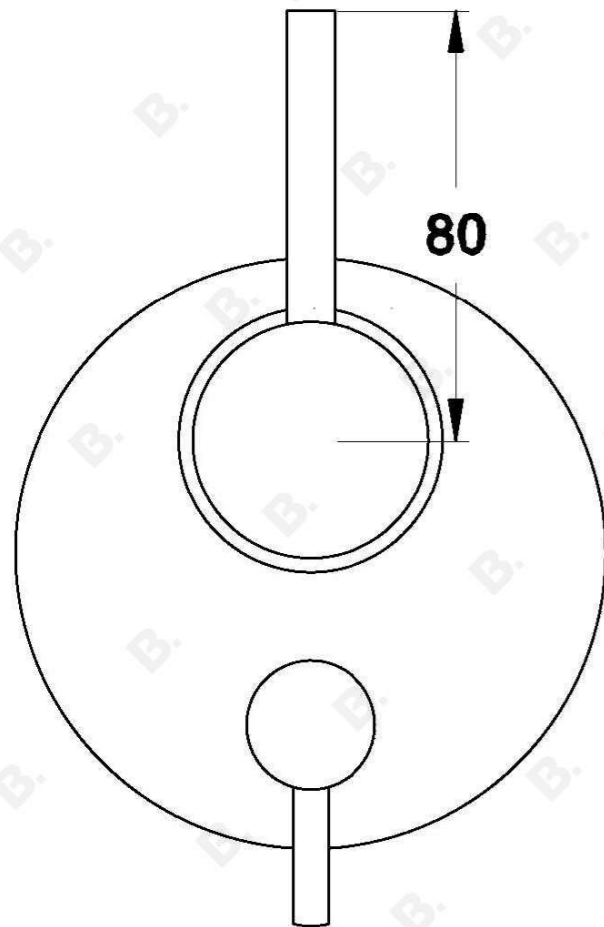

## CITY STIK MIXER DIVERTER

1.9948.05.0.XX

### PRODUCT DIMENSIONS:

Front view:

Side view:

Top view: