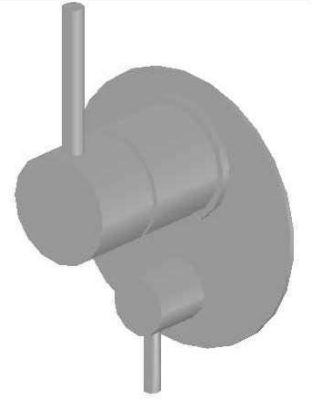

## CITY STIK MIXER DIVERTER

1.9948.05.0.XX

### PRODUCT DIMENSIONS:

Front view:

Side view:

Top view: