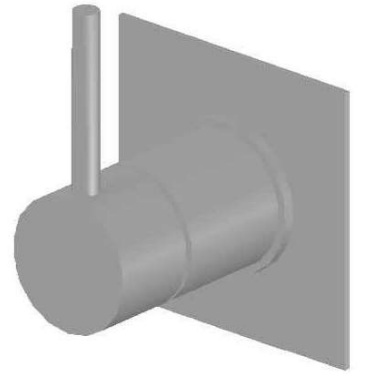

CITY STIK WALL MIXER

1.9948.03.0.XX

PRODUCT DIMENSIONS:

Front view:

Side view:

Top view: