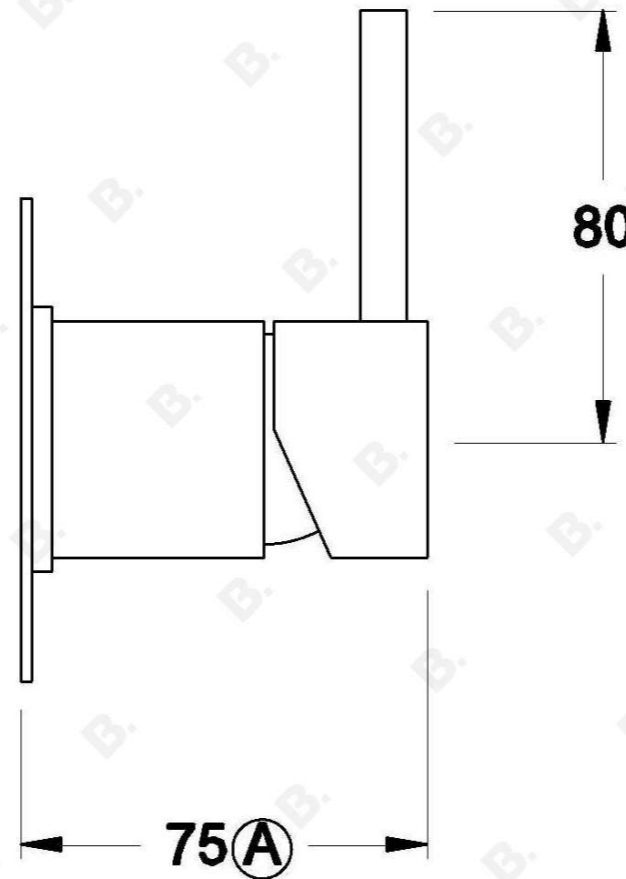

CITY STIK WALL MIXER

1.9948.03.0.XX

PRODUCT DIMENSIONS:

Front view:

Side view:

Top view: