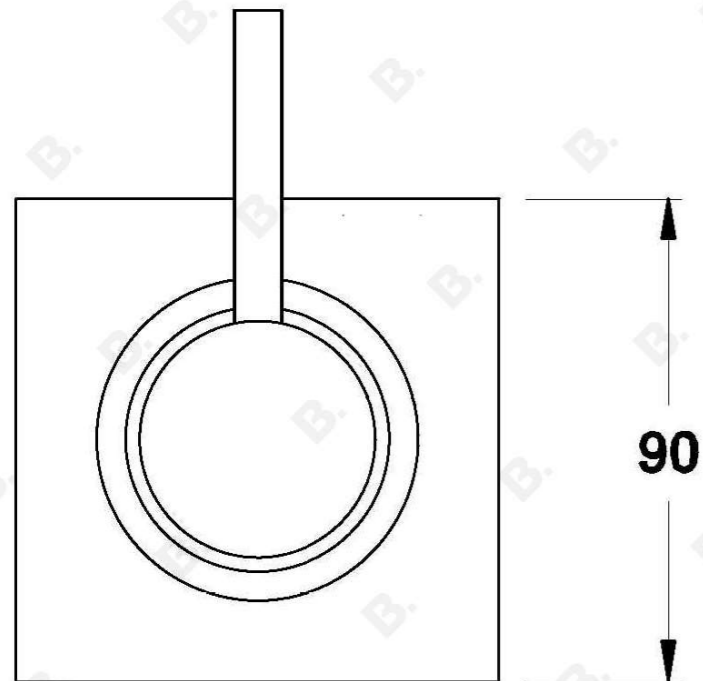

CITY STIK WALL MIXER

1.9948.03.0.XX

PRODUCT DIMENSIONS:

Front view:

Side view:

Top view: