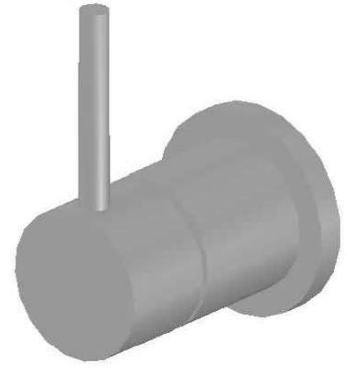

CITY STIK WALL MIXER

1.9948.00.0.XX

PRODUCT DIMENSIONS:

Front view:

Side view:

Top view: