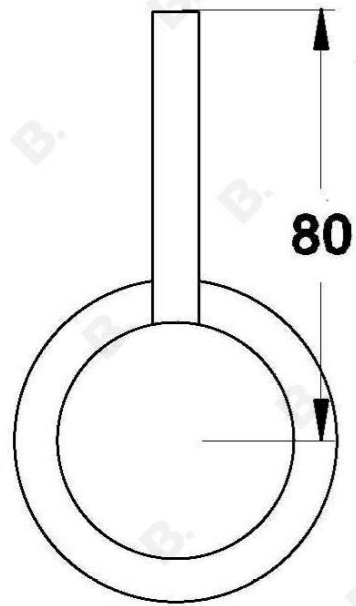

CITY STIK WALL MIXER

1.9948.00.0.XX

PRODUCT DIMENSIONS:

Front view:

Side view:

Top view: