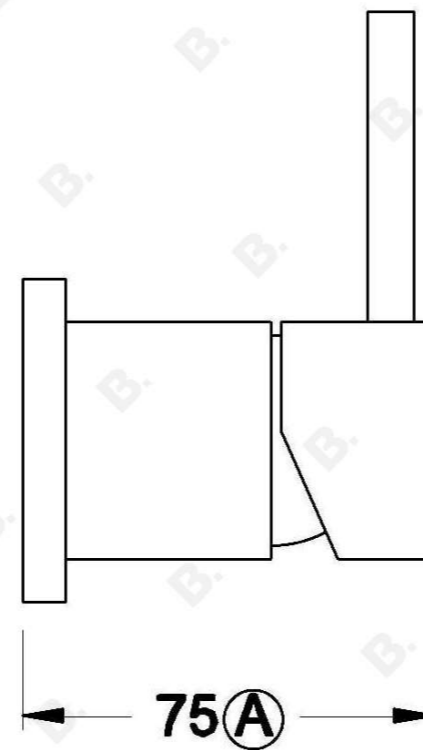

CITY STIK WALL MIXER

1.9948.00.0.XX

PRODUCT DIMENSIONS:

Front view:

Side view:

Top view: