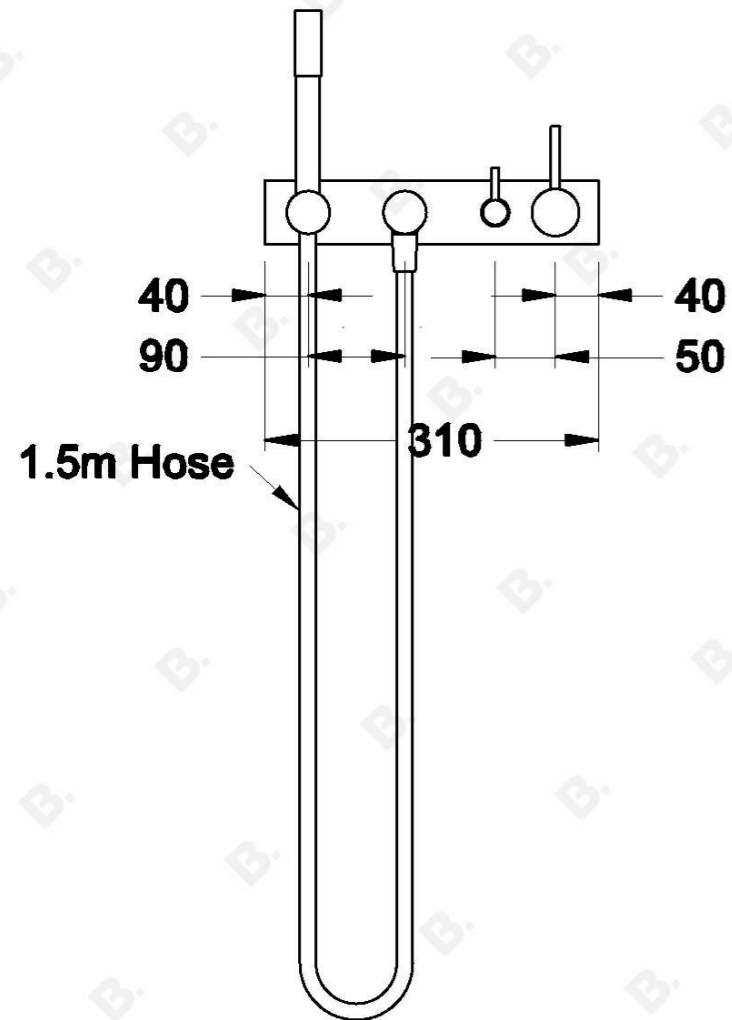

## CITY STIK HANDSHOWER SET

1.9942.05.0.XX

### PRODUCT DIMENSIONS:

Front view:

Side view:

Top view: