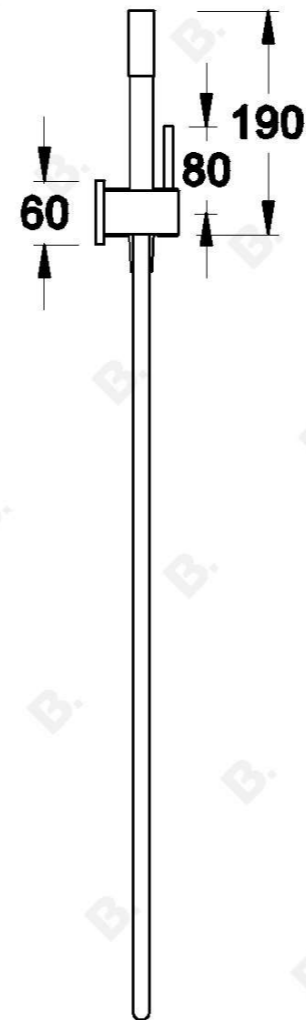

## CITY STIK HANDSHOWER SET

1.9942.05.0.XX

### PRODUCT DIMENSIONS:

Front view:

Side view:

Top view: