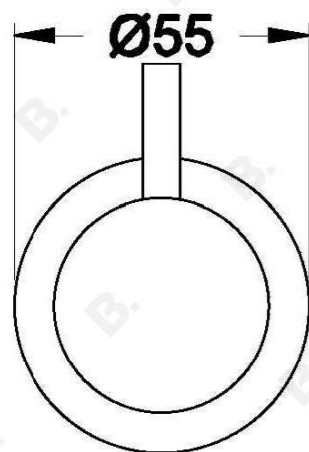

CITY STIK DIVERTER

1.9941.00.3.XX

PRODUCT DIMENSIONS:

Front view:

Side view:

Top view: