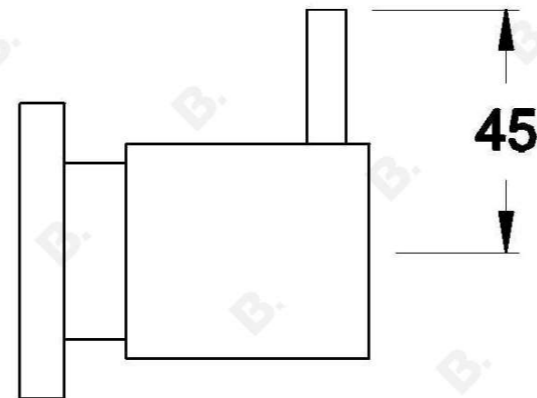

CITY STIK DIVERTER

1.9941.00.3.XX

PRODUCT DIMENSIONS:

Front view:

Side view:

Top view: