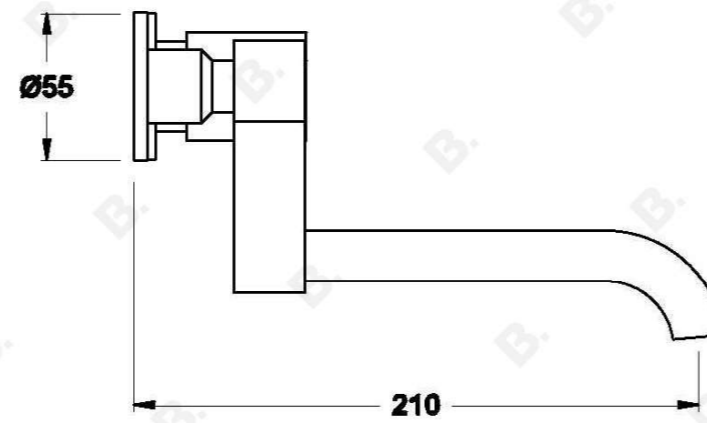

## CITY STIK WALL SET

1.9929.08.3.XX

1.9929.58.3.XX - Flow controlled variant

### PRODUCT DIMENSIONS:

Front view:

Side view:

Top view: