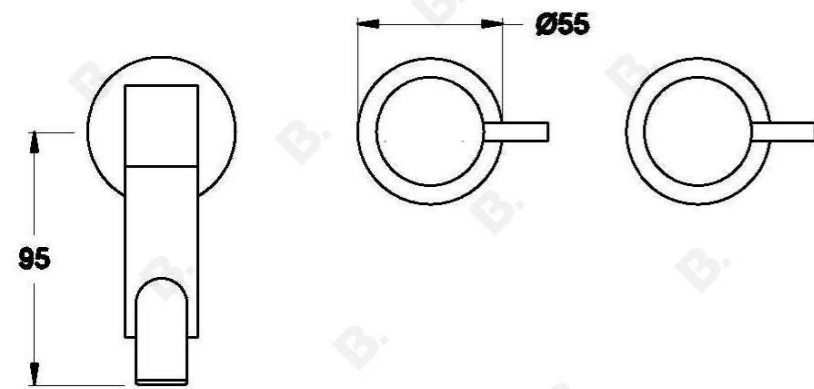

## CITY STIK WALL SET

1.9929.08.3.XX

1.9929.58.3.XX - Flow controlled variant

### PRODUCT DIMENSIONS:

Front view:

Side view:

Top view: