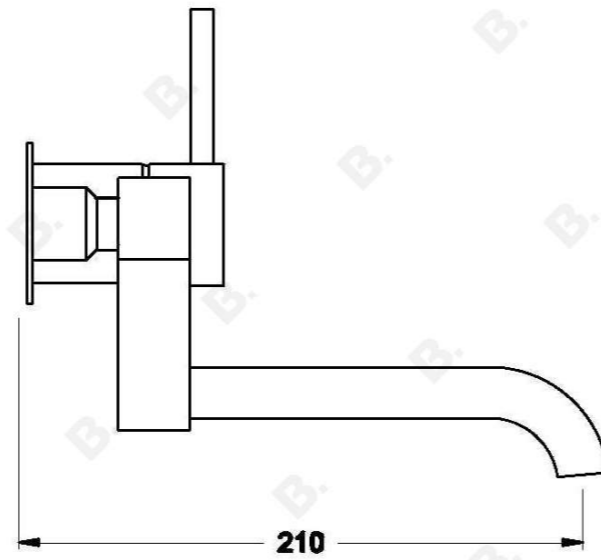

## CITY STIK WALL MIXER SET

1.9929.05.0.XX

1.9929.55.0.XX - Flow controlled variant

### PRODUCT DIMENSIONS:

Front view:

Side view:

Top view: