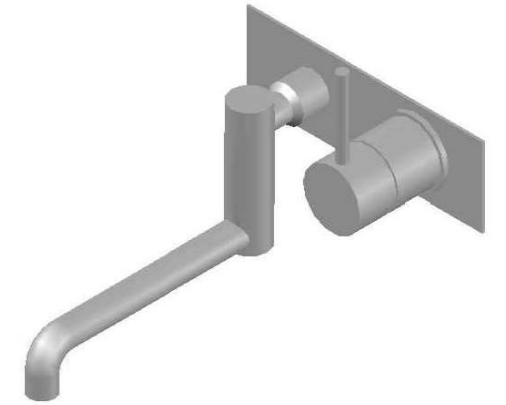

## CITY STIK WALL MIXER SET

1.9929.05.0.XX

1.9929.55.0.XX - Flow controlled variant

### PRODUCT DIMENSIONS:

Front view:

Side view:

Top view: