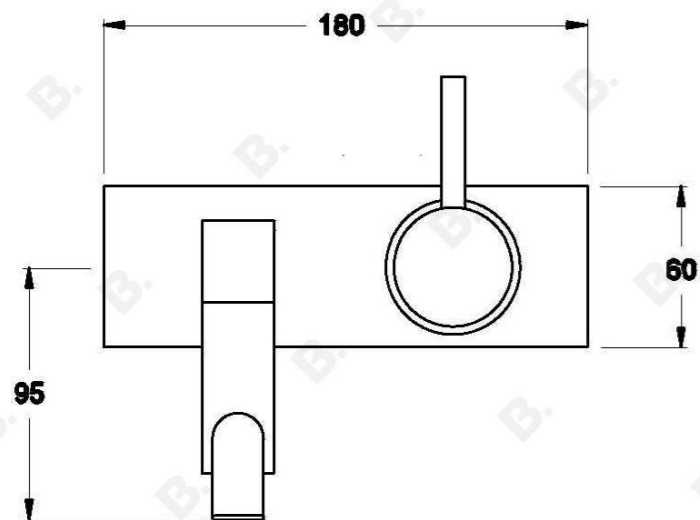

## CITY STIK WALL MIXER SET

1.9929.05.0.XX

1.9929.55.0.XX - Flow controlled variant

### PRODUCT DIMENSIONS:

Front view:

Side view:

Top view: