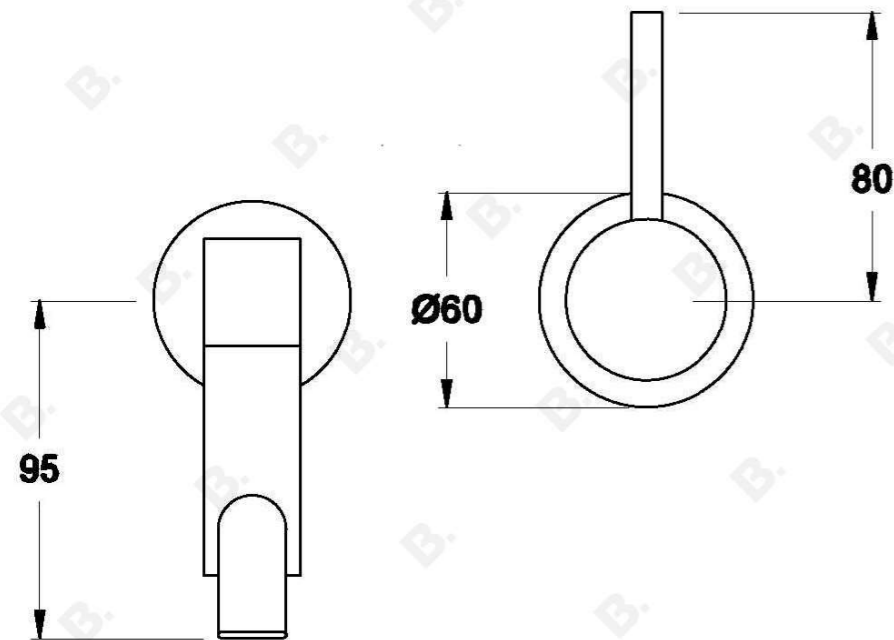

CITY STIK WALL MIXER SET

1.9929.04.0.XX

1.9929.54.0.XX - Flow controlled variant

PRODUCT DIMENSIONS:

Front view:

Side view:

Top view: