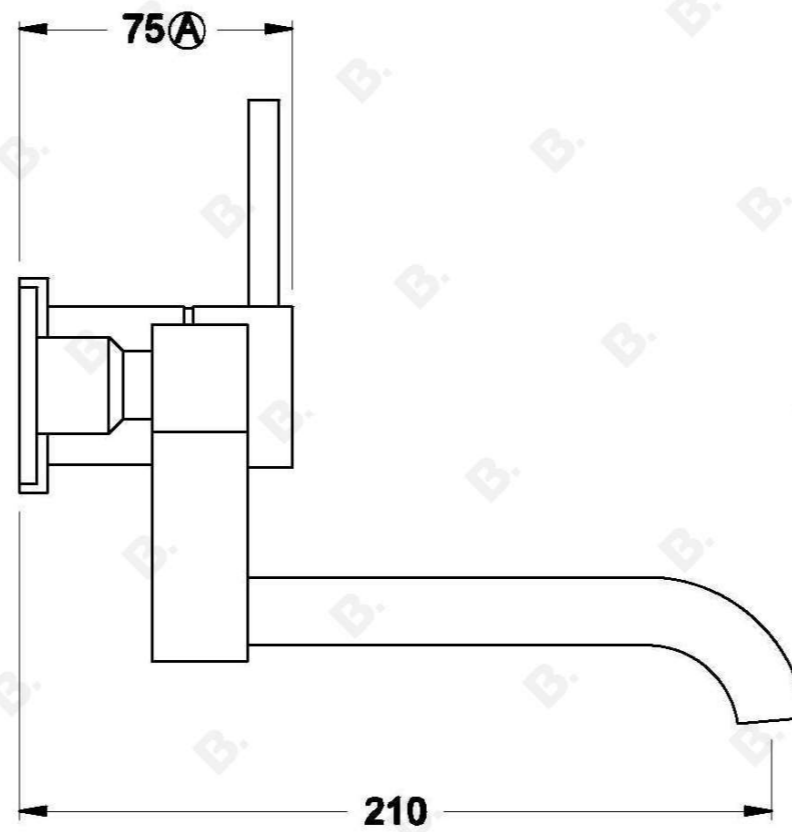

CITY STIK WALL MIXER SET

1.9929.04.0.XX

1.9929.54.0.XX - Flow controlled variant

PRODUCT DIMENSIONS:

Front view:

Side view:

Top view: