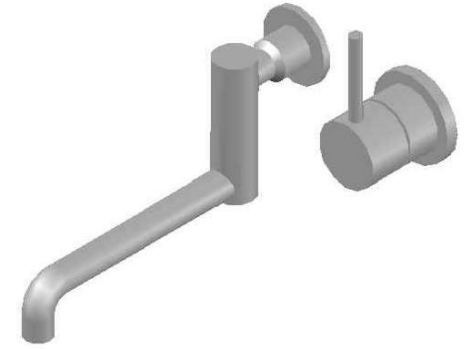

CITY STIK WALL MIXER SET

1.9929.04.0.XX

1.9929.54.0.XX - Flow controlled variant

PRODUCT DIMENSIONS:

Front view:

Side view:

Top view: