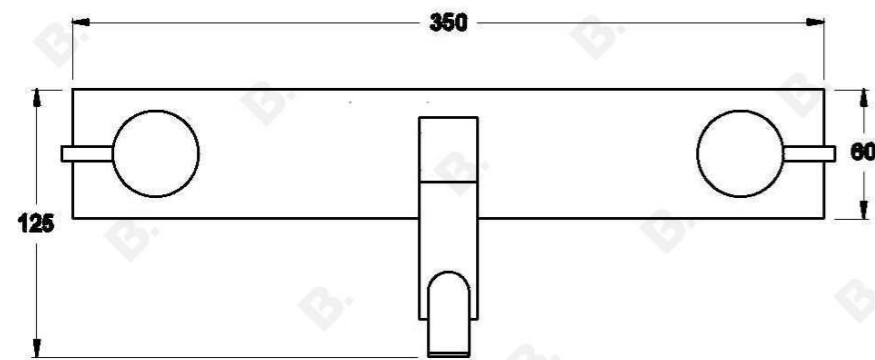

Brodware

CITY STIK WALL SET

1.9929.03.3.XX

1.9929.53.3.XX - Flow controlled variant

PRODUCT DIMENSIONS:

Front view:

Side view:

Top view: