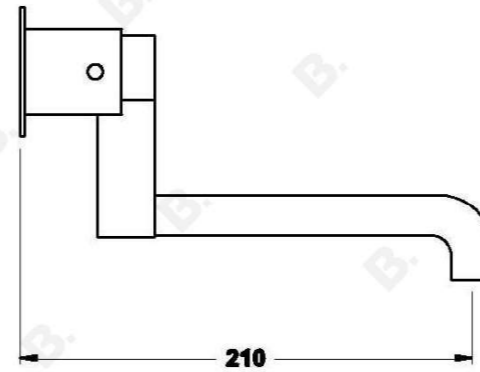

Brodware

CITY STIK WALL SET

1.9929.03.3.XX

1.9929.53.3.XX - Flow controlled variant

PRODUCT DIMENSIONS:

Front view:

Side view:

Top view: