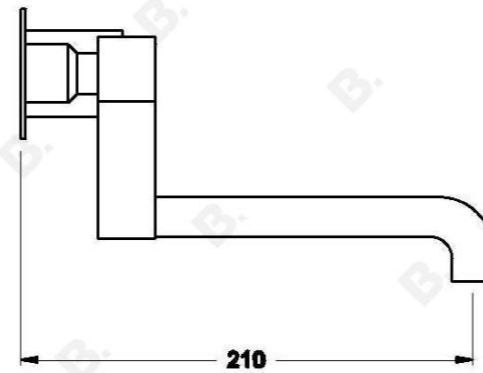

CITY STIK WALL SET

1.9929.02.3.XX

1.9929.52.3.XX - Flow controlled variant

PRODUCT DIMENSIONS:

Front view:

Side view:

Top view: