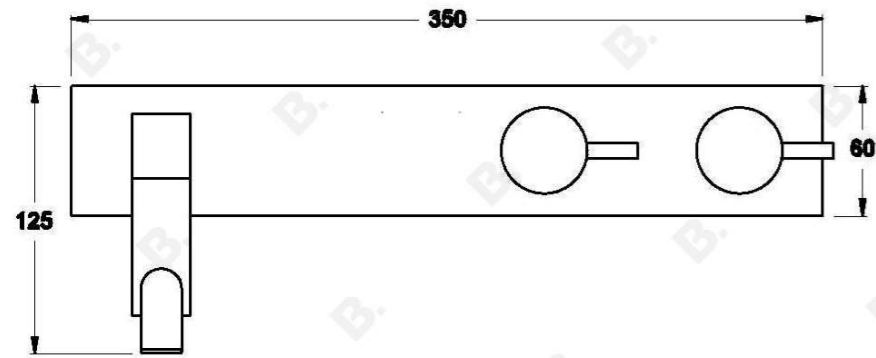

CITY STIK WALL SET

1.9929.02.3.XX

1.9929.52.3.XX - Flow controlled variant

PRODUCT DIMENSIONS:

Front view:

Side view:

Top view: