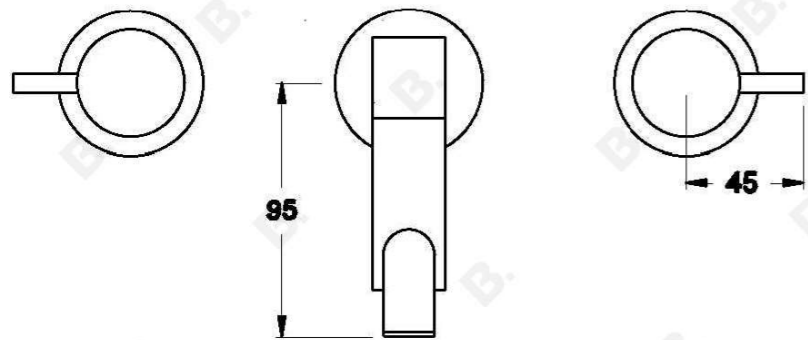

Brodware

CITY STIK WALL SET

1.9929.00.3.XX

1.9929.50.3.XX - Flow controlled variant

PRODUCT DIMENSIONS:

Front view:

Side view:

Top view: