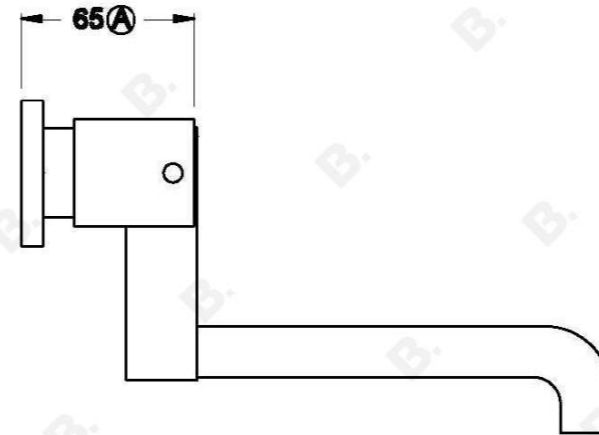

Brodware

CITY STIK WALL SET

1.9929.00.3.XX

1.9929.50.3.XX - Flow controlled variant

PRODUCT DIMENSIONS:

Front view:

Side view:

Top view: