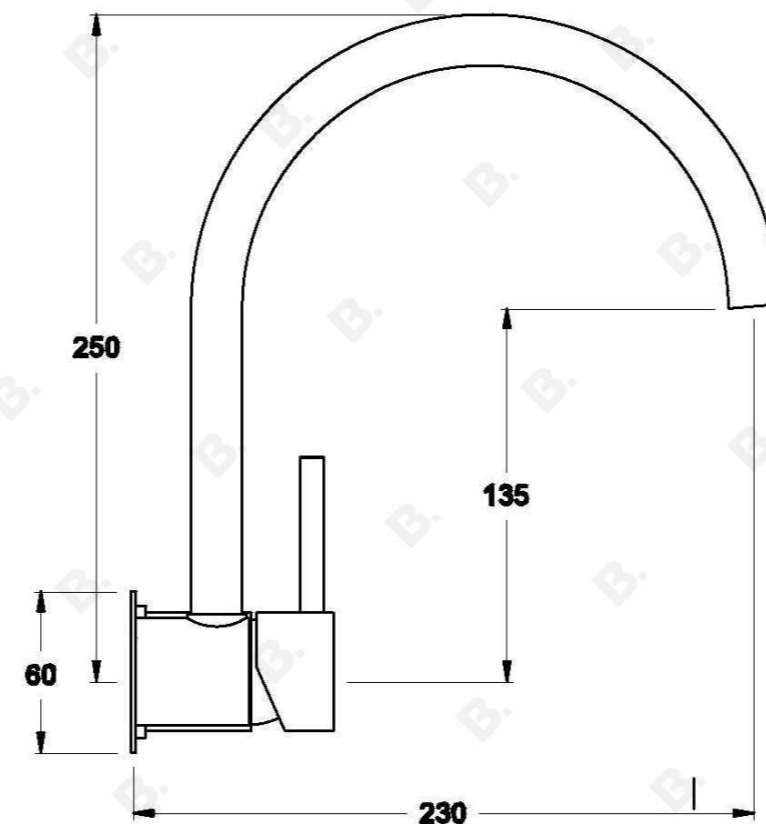

CITY STIK WALL MIXER SET

1.9928.05.0.XX

1.9928.55.0.XX - Flow controlled variant

PRODUCT DIMENSIONS:

Front view:

Side view:

Top view: