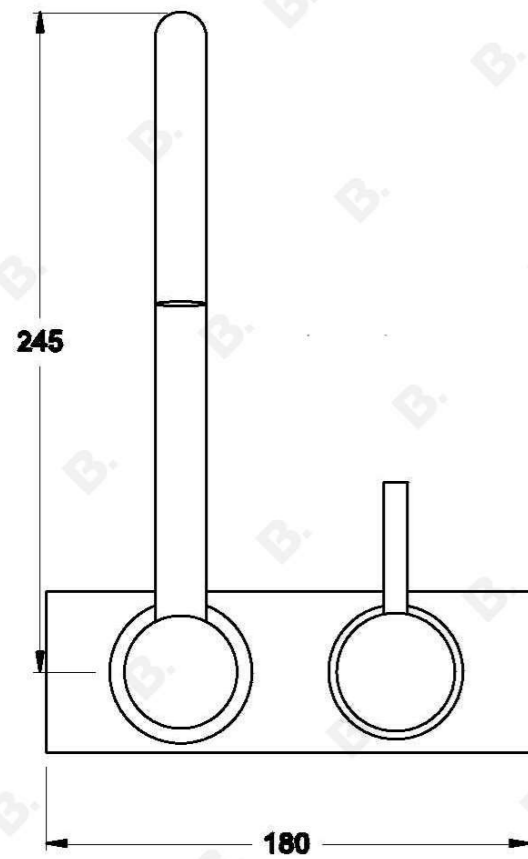

CITY STIK WALL MIXER SET

1.9928.05.0.XX

1.9928.55.0.XX - Flow controlled variant

PRODUCT DIMENSIONS:

Front view:

Side view:

Top view: