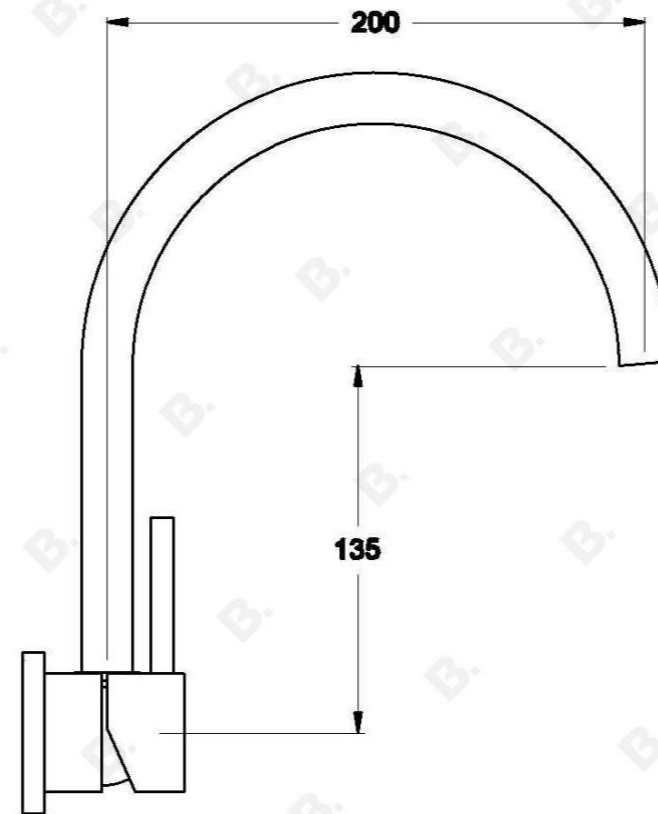

CITY STIK WALL MIXER SET

1.9928.04.0.XX

1.9928.54.0.XX - Flow controlled variant

PRODUCT DIMENSIONS:

Front view:

Side view:

Top view: