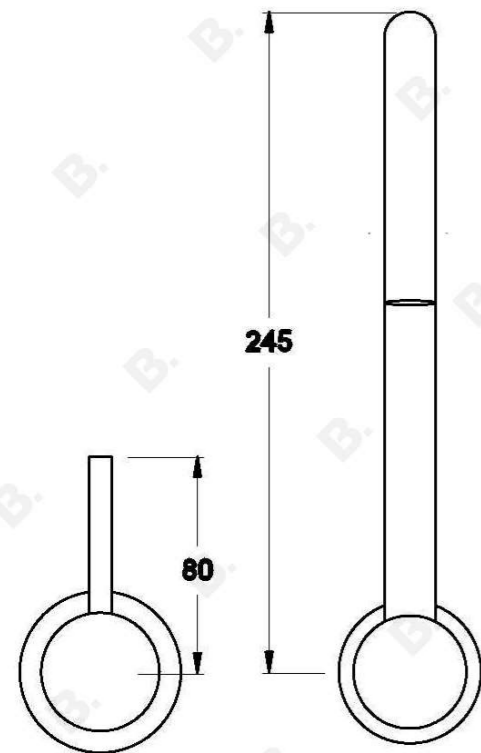

CITY STIK WALL MIXER SET

1.9928.04.0.XX

1.9928.54.0.XX - Flow controlled variant

PRODUCT DIMENSIONS:

Front view:

Side view:

Top view: