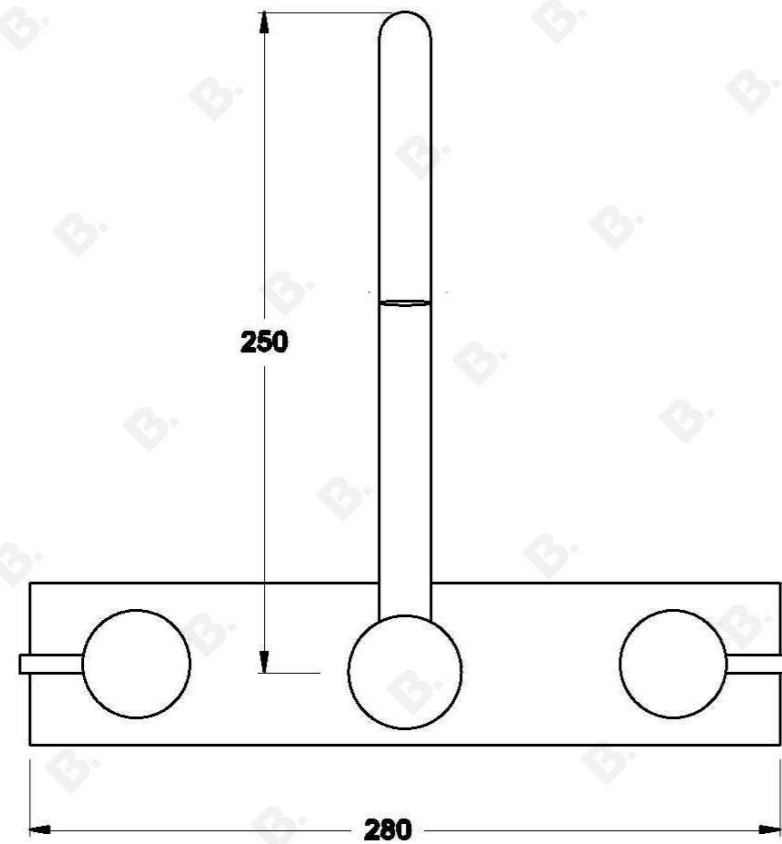

## CITY STIK WALL SET

1.9928.03.3.XX

1.9928.53.3.XX - Flow controlled variant

## PRODUCT DIMENSIONS:

Front view:

Side view:

Top view: