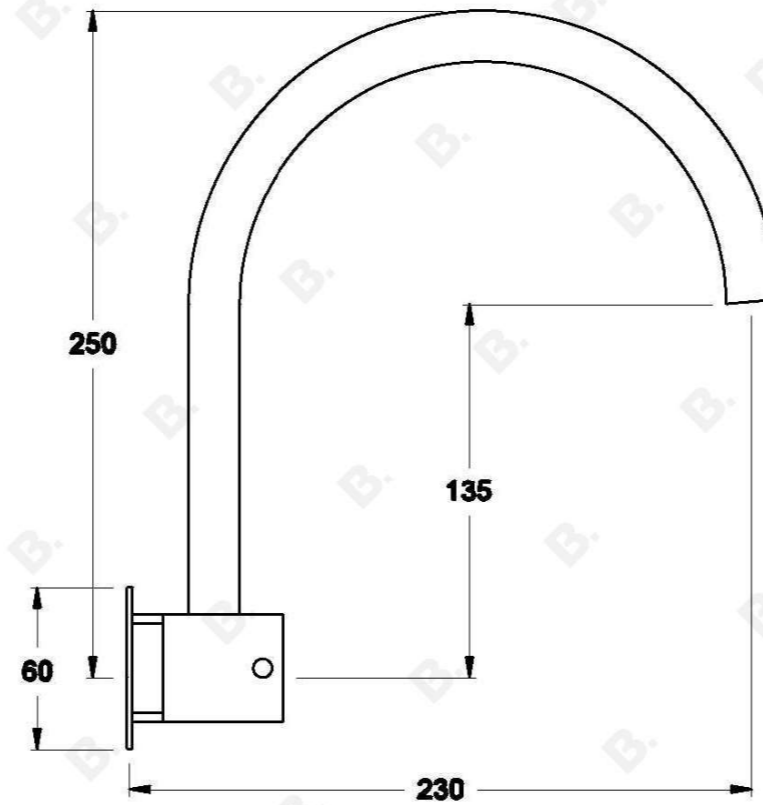

## CITY STIK WALL SET

1.9928.03.3.XX

1.9928.53.3.XX - Flow controlled variant

## PRODUCT DIMENSIONS:

Front view:

Side view:

Top view: