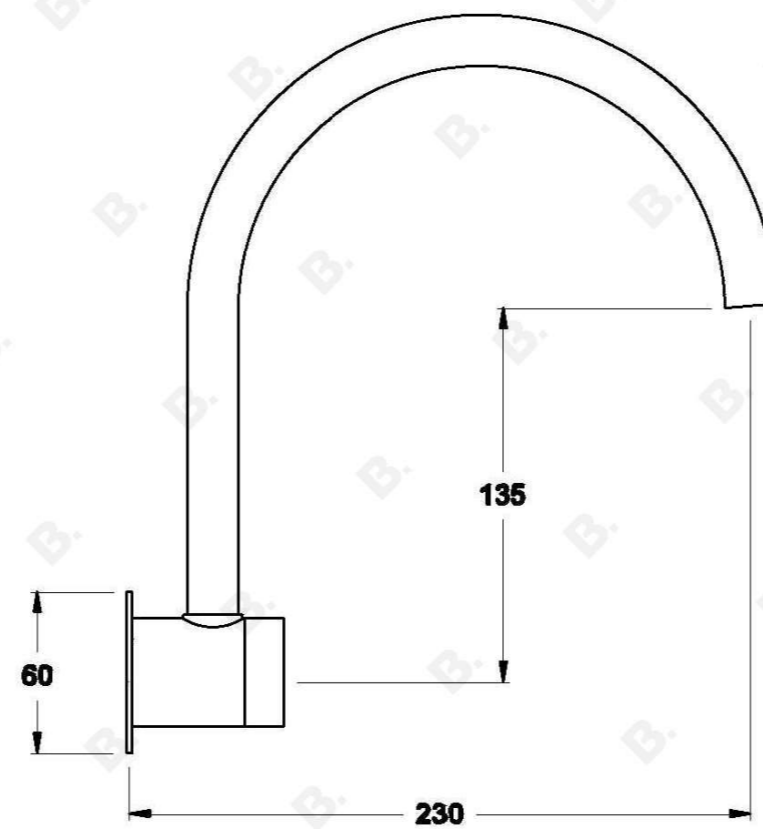

## CITY STIK WALL SET

1.9928.02.3.XX

1.9928.52.3.XX - Flow controlled variant

## PRODUCT DIMENSIONS:

Front view:

Side view:

Top view: