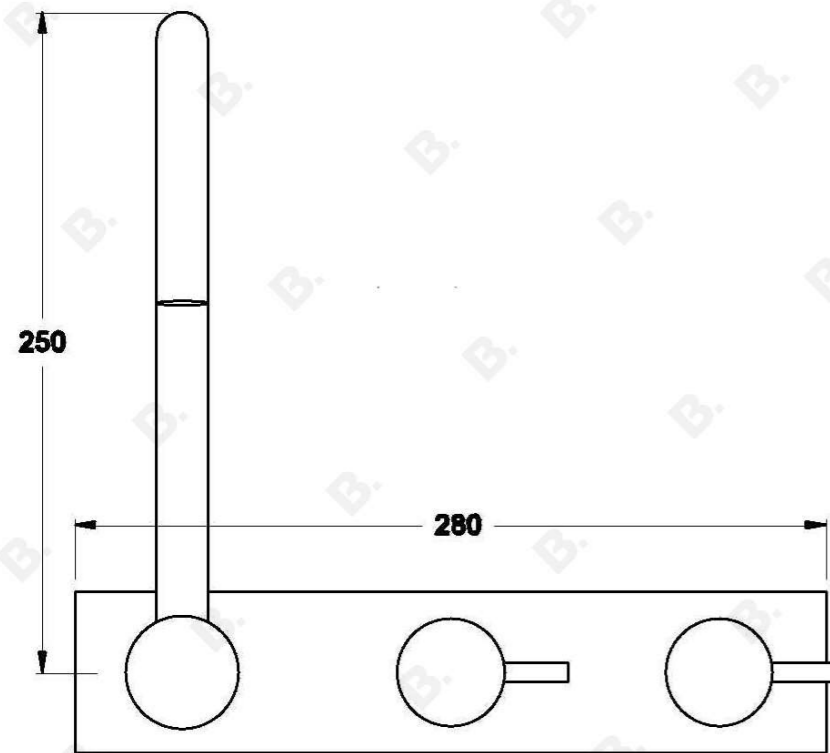

## CITY STIK WALL SET

1.9928.02.3.XX

1.9928.52.3.XX - Flow controlled variant

## PRODUCT DIMENSIONS:

Front view:

Side view:

Top view: