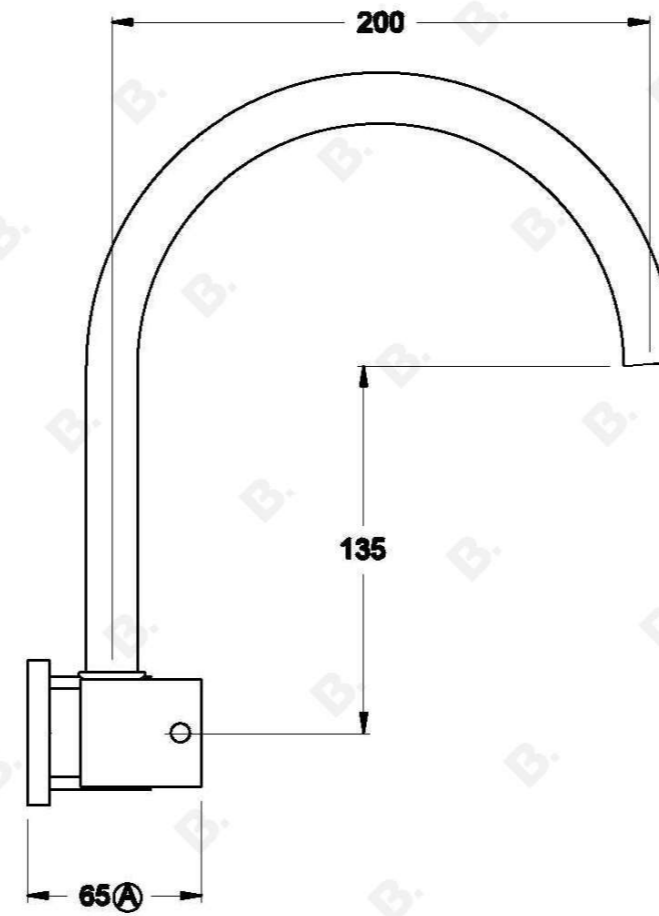

CITY STIK WALL SET

1.9928.00.3.XX

1.9928.50.3.XX - Flow controlled variant

PRODUCT DIMENSIONS:

Front view:

Side view:

Top view: