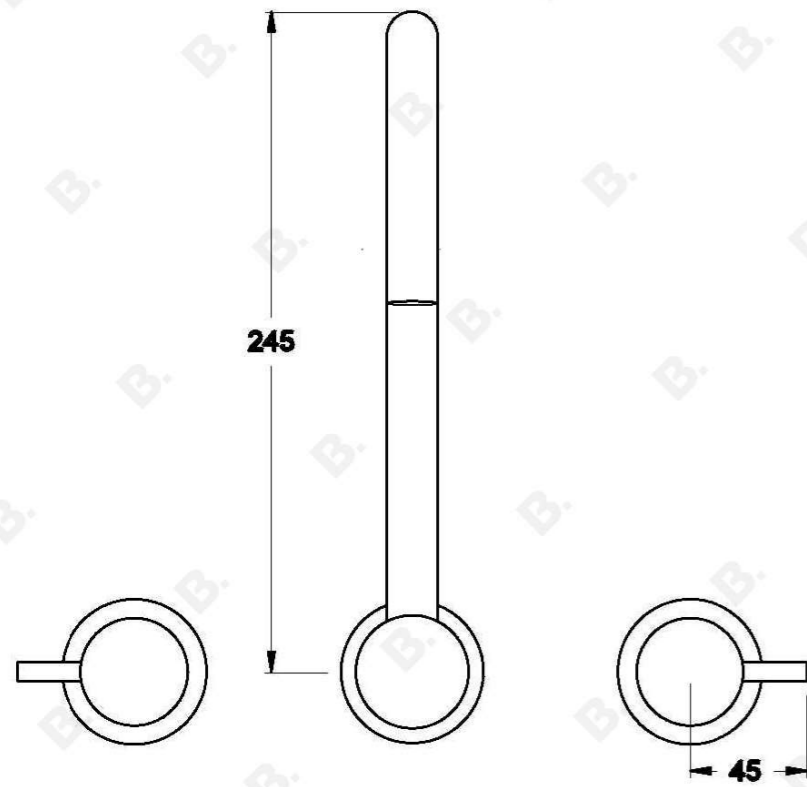

CITY STIK WALL SET

1.9928.00.3.XX

1.9928.50.3.XX - Flow controlled variant

PRODUCT DIMENSIONS:

Front view:

Side view:

Top view: