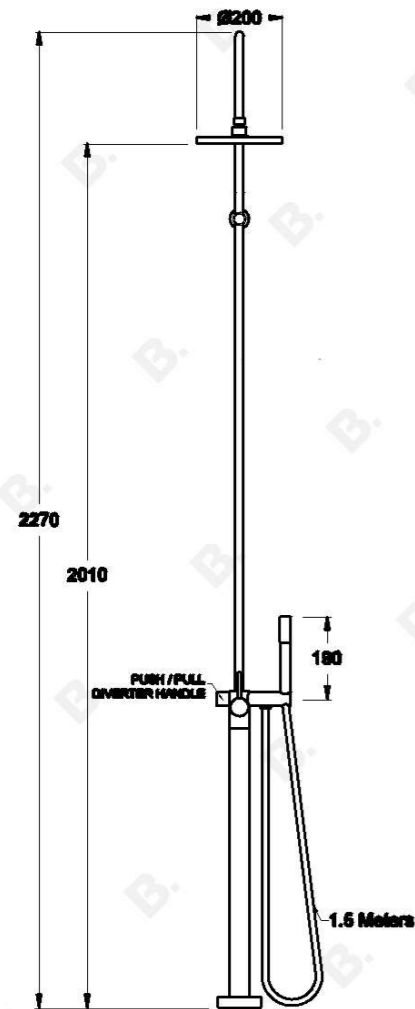

## CITY STIK SHOWER SET

1.9914.00.0.XX

### PRODUCT DIMENSIONS:

Front view:

Side view:

Top view:

XX suffix indicated finish  
Specifications and design subject to change without notice  
All dimensions are approximate  
A Approximate distance  
Copyright © Brodware 2020