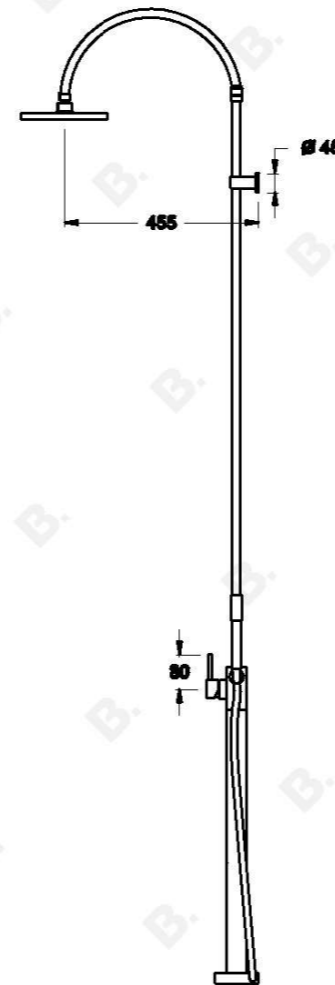

## CITY STIK SHOWER SET

1.9914.00.0.XX

### PRODUCT DIMENSIONS:

Front view:

Side view:

Top view:

XX suffix indicated finish  
Specifications and design subject to change without notice  
All dimensions are approximate  
A Approximate distance  
Copyright © Brodware 2020