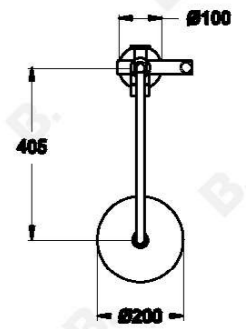

## CITY STIK SHOWER SET

1.9914.00.0.XX

### PRODUCT DIMENSIONS:

Front view:

Side view:

Top view:

XX suffix indicated finish  
Specifications and design subject to change without notice  
All dimensions are approximate  
A Approximate distance  
Copyright © Brodware 2020