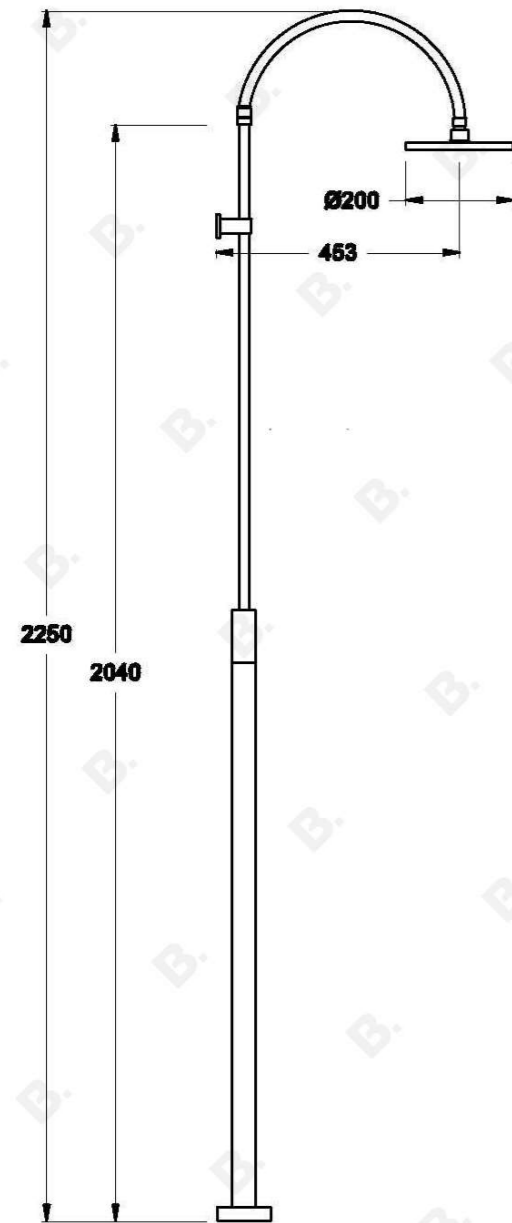

CITY STIK SHOWER SET

1.9913.00.0.XX

PRODUCT DIMENSIONS:

Front view:

Side view:

Top view: