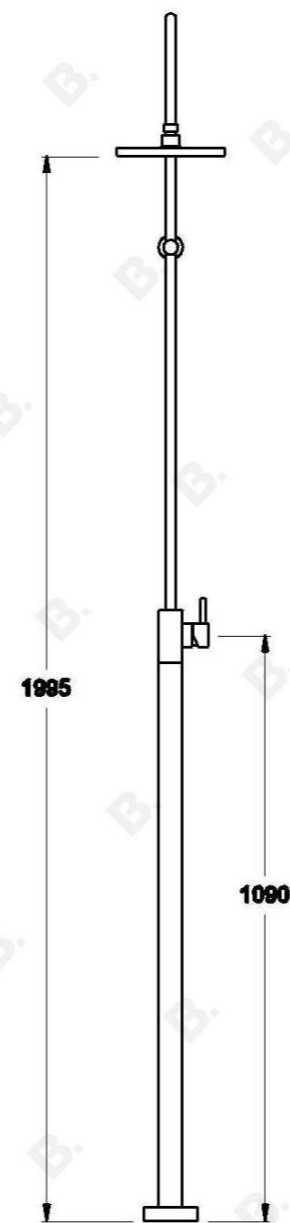

CITY STIK SHOWER SET

1.9913.00.0.XX

PRODUCT DIMENSIONS:

Front view:

Side view:

Top view: