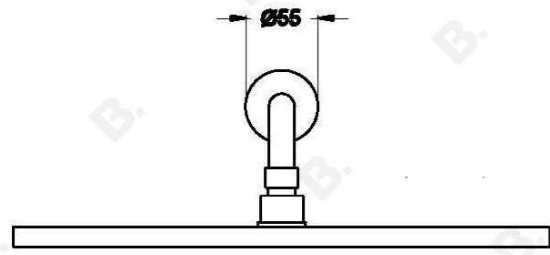

CITY STIK SHOWER ROSE AND ARM

1.9911.34.0.XX

PRODUCT DIMENSIONS:

Front view:

Side view:

Top view: