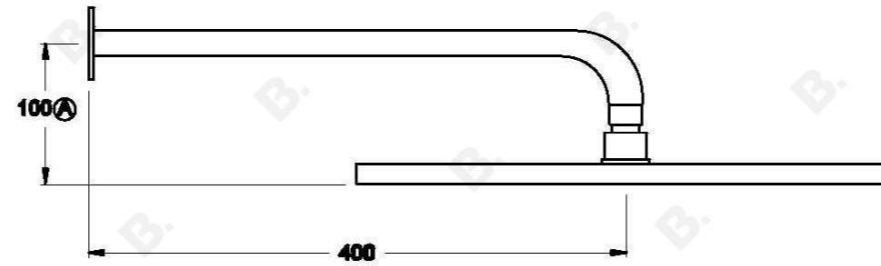

CITY STIK SHOWER ROSE AND ARM

1.9911.34.0.XX

PRODUCT DIMENSIONS:

Front view:

Side view:

Top view: