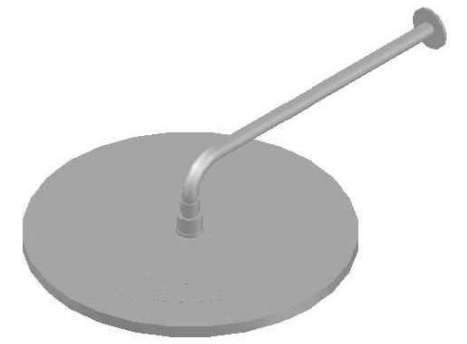

CITY STIK SHOWER ROSE AND ARM

1.9911.34.0.XX

PRODUCT DIMENSIONS:

Front view:

Side view:

Top view: