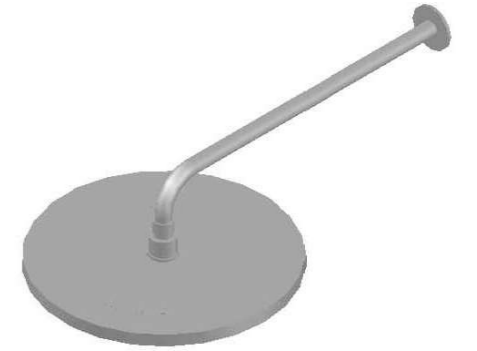

CITY STIK SHOWER ROSE AND ARM

1.9911.33.0.XX

PRODUCT DIMENSIONS:

Front view:

Side view:

Top view: