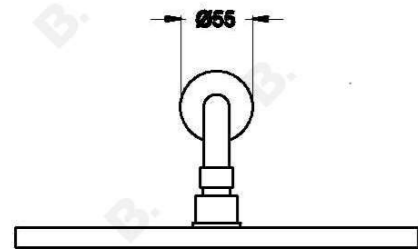

CITY STIK SHOWER ROSE AND ARM

1.9911.33.0.XX

PRODUCT DIMENSIONS:

Front view:

Side view:

Top view: