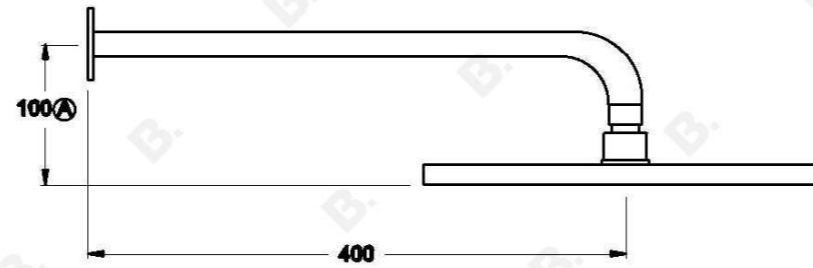

CITY STIK SHOWER ROSE AND ARM

1.9911.33.0.XX

PRODUCT DIMENSIONS:

Front view:

Side view:

Top view: