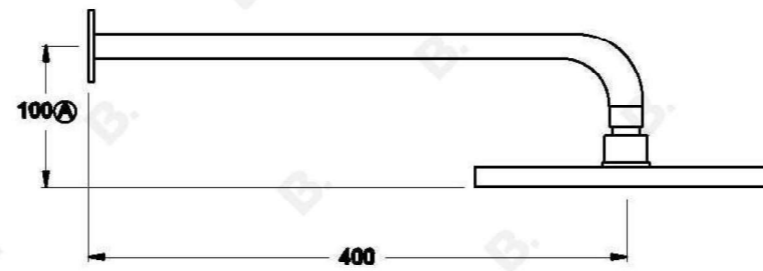

CITY STIK SHOWER ROSE AND ARM

1.9911.32.0.XX

PRODUCT DIMENSIONS:

Front view:

Side view:

Top view: