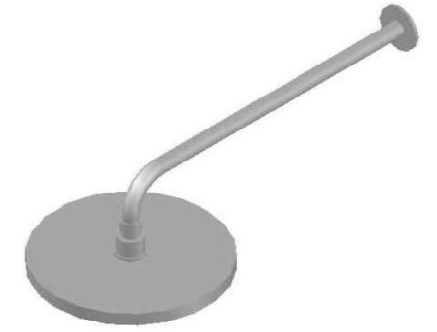

CITY STIK SHOWER ROSE AND ARM

1.9911.32.0.XX

PRODUCT DIMENSIONS:

Front view:

Side view:

Top view: