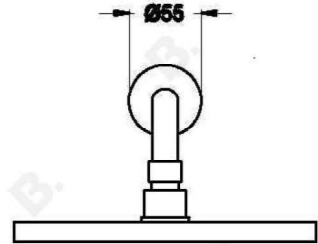

CITY STIK SHOWER ROSE AND ARM

1.9911.32.0.XX

PRODUCT DIMENSIONS:

Front view:

Side view:

Top view: