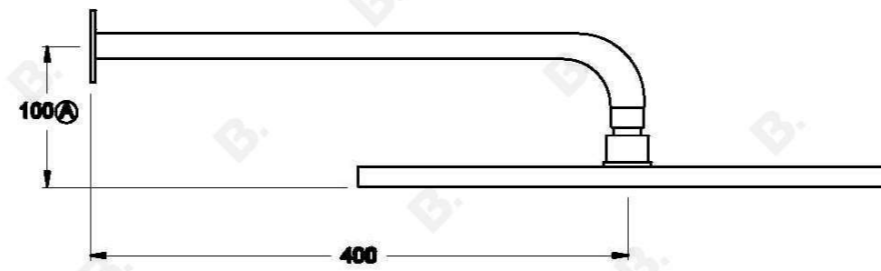

Brodware

CITY STIK SHOWER SET

1.9911.04.3.XX

PRODUCT DIMENSIONS:

Front view:

Side view:

Top view: