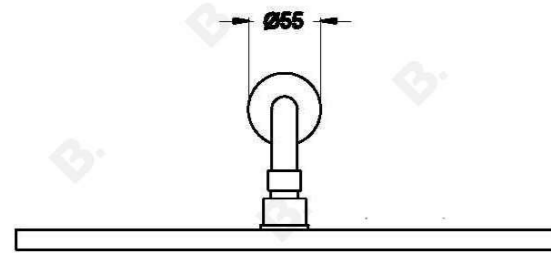

Brodware

CITY STIK SHOWER SET

1.9911.04.3.XX

PRODUCT DIMENSIONS:

Front view:

Side view:

Top view: