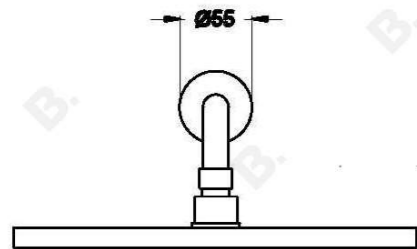

## CITY STIK SHOWER SET

1.9911.03.3.XX

### PRODUCT DIMENSIONS:

Front view:

Side view:

Top view: