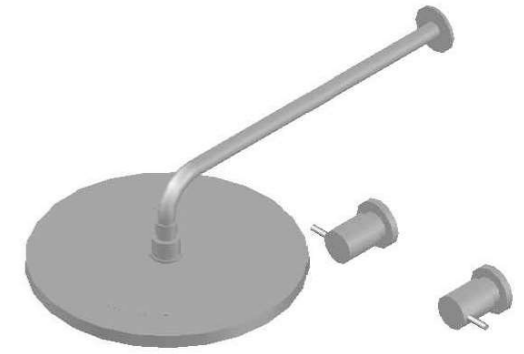

## CITY STIK SHOWER SET

1.9911.03.3.XX

### PRODUCT DIMENSIONS:

Front view:

Side view:

Top view: