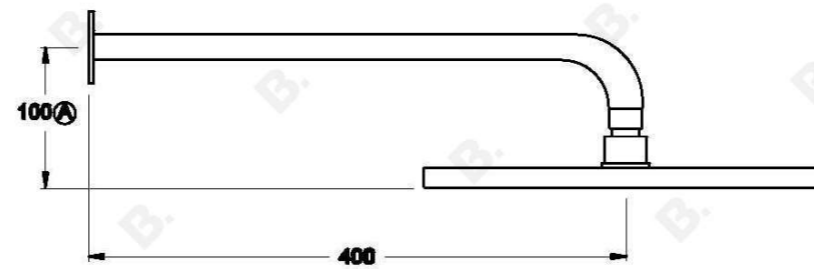

## CITY STIK SHOWER SET

1.9911.03.3.XX

### PRODUCT DIMENSIONS:

Front view:

Side view:

Top view: