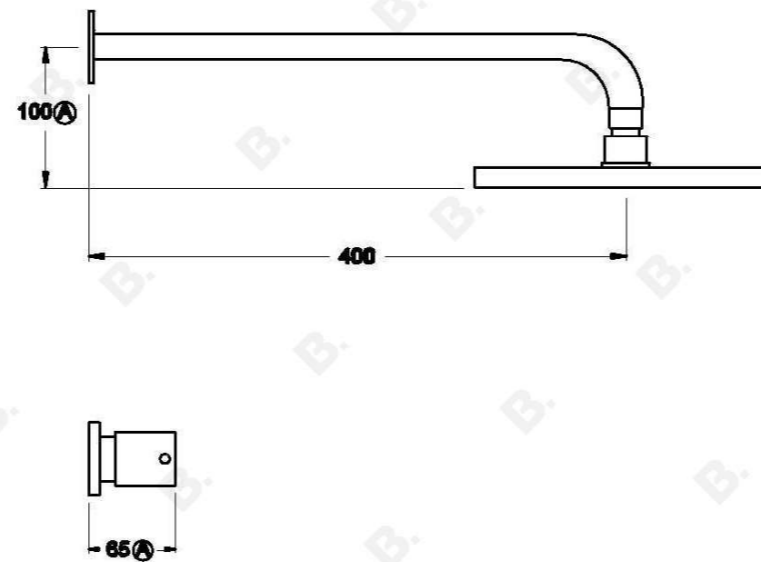

CITY STIK SHOWER SET

1.9911.00.3.XX

PRODUCT DIMENSIONS:

Front view:

Side view:

Top view: