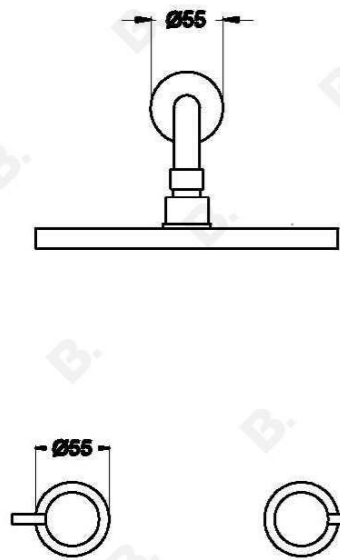

CITY STIK SHOWER SET

1.9911.00.3.XX

PRODUCT DIMENSIONS:

Front view:

Side view:

Top view: