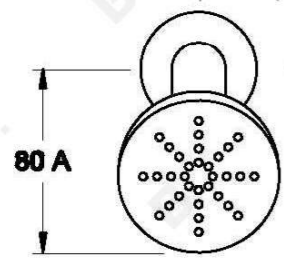

## CITY STIK SHOWER ROSE AND ARM

1.9910.33.0.XX

### PRODUCT DIMENSIONS:

Front view:

Side view:

Top view: