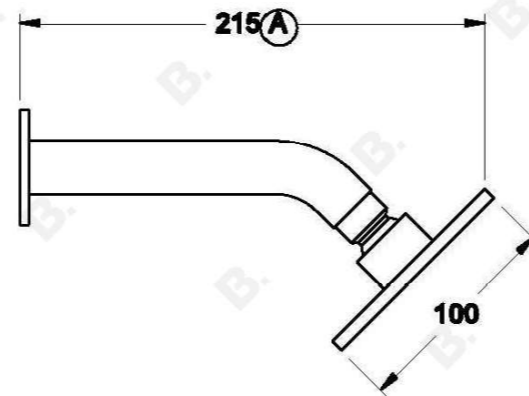

## CITY STIK SHOWER ROSE AND ARM

1.9910.33.0.XX

### PRODUCT DIMENSIONS:

Front view:

Side view:

Top view: