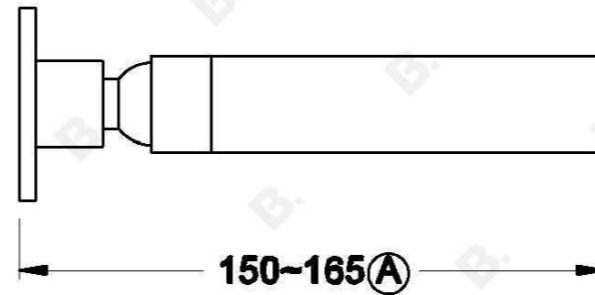

## CITY STIK SHOWER ROSE AND ARM

1.9910.30.0.XX

### PRODUCT DIMENSIONS:

Front view:

Side view:

Top view: