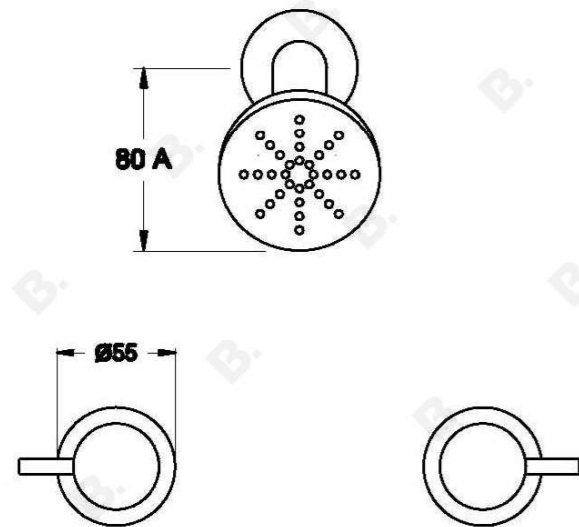

## CITY STIK SHOWER SET

1.9910.03.3.XX

### PRODUCT DIMENSIONS:

Front view:

Side view:

Top view: