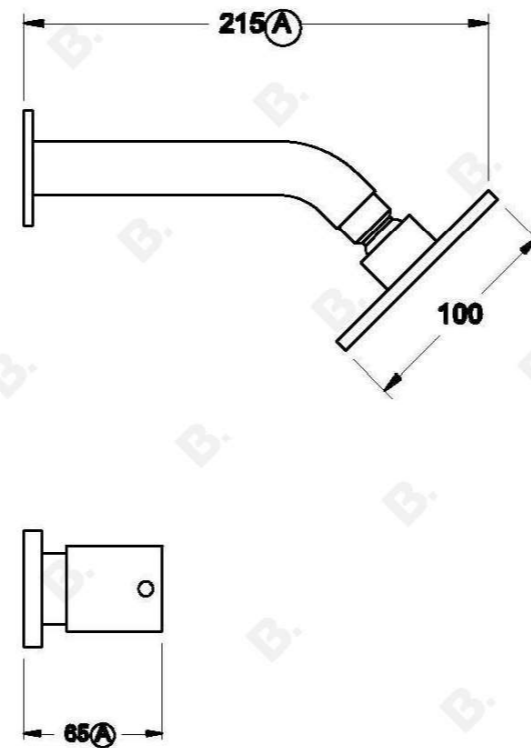

## CITY STIK SHOWER SET

1.9910.03.3.XX

### PRODUCT DIMENSIONS:

Front view:

Side view:

Top view: