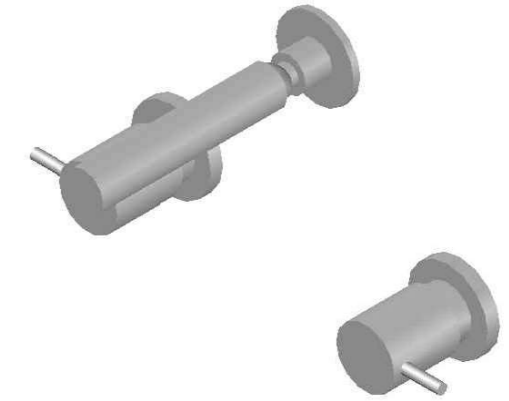

CITY STIK SHOWER SET

1.9910.00.3.XX

PRODUCT DIMENSIONS:

Front view:

Side view:

Top view: