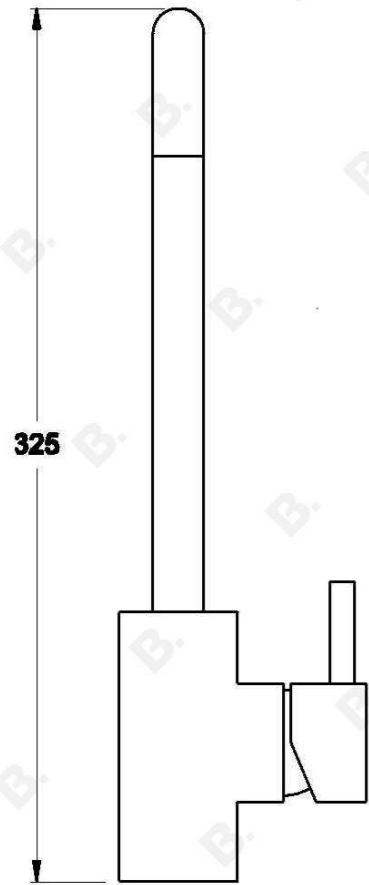

CITY STIK KITCHEN MIXER

1.9908.80.0.XX

PRODUCT DIMENSIONS:

Front view:

Side view:

Top view: