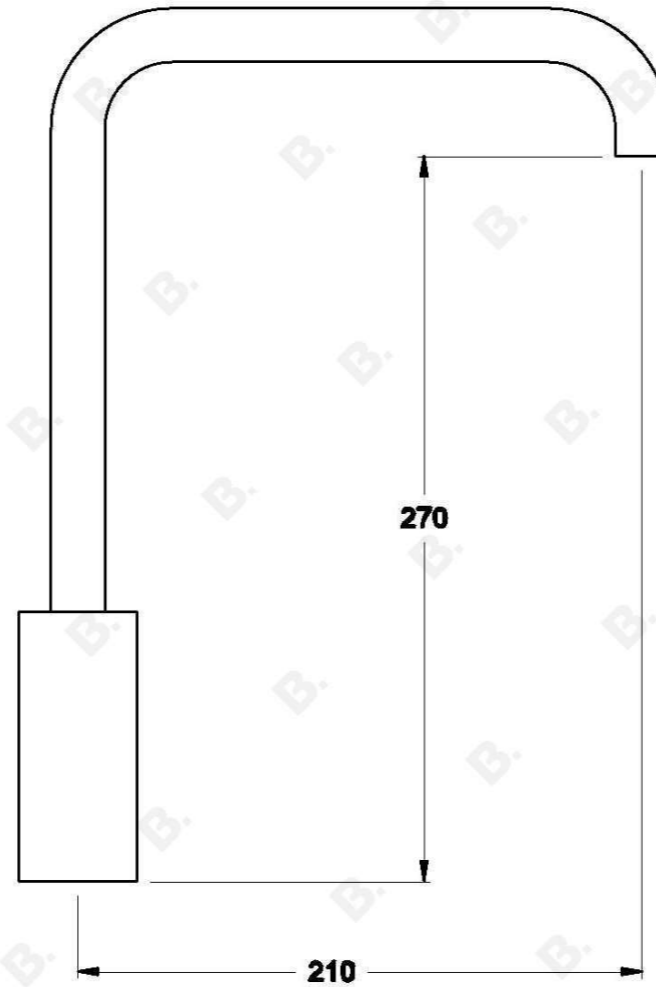

CITY STIK KITCHEN MIXER

1.9908.80.0.XX

PRODUCT DIMENSIONS:

Front view:

Side view:

Top view: