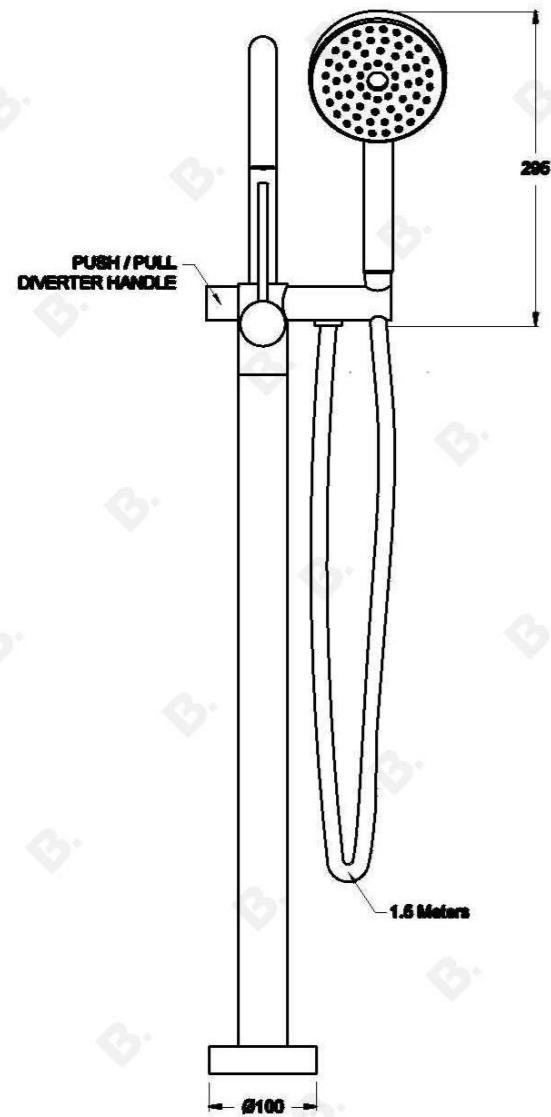

## CITY STIK BATH/HANDSHOWER SET WITH EXTENDED LEVER

1.9908.39.0.XX

### PRODUCT DIMENSIONS:

Front view:

Side view:

Top view: