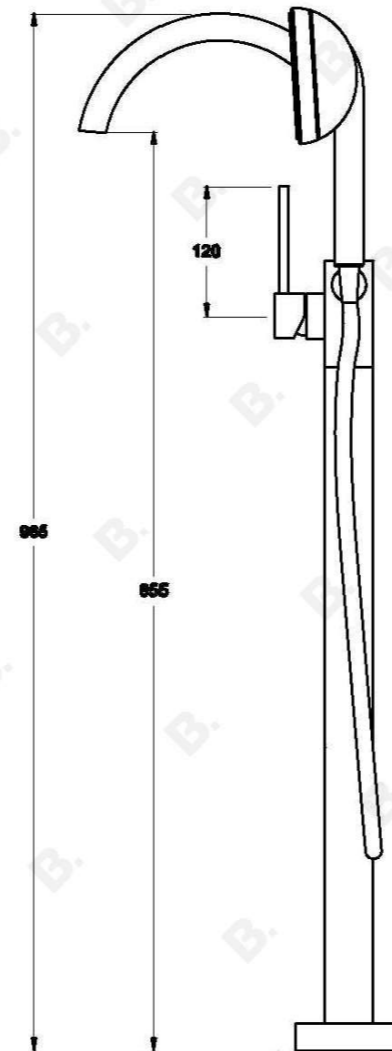

## CITY STIK BATH/HANDSHOWER SET WITH EXTENDED LEVER

1.9908.39.0.XX

### PRODUCT DIMENSIONS:

Front view:

Side view:

Top view: