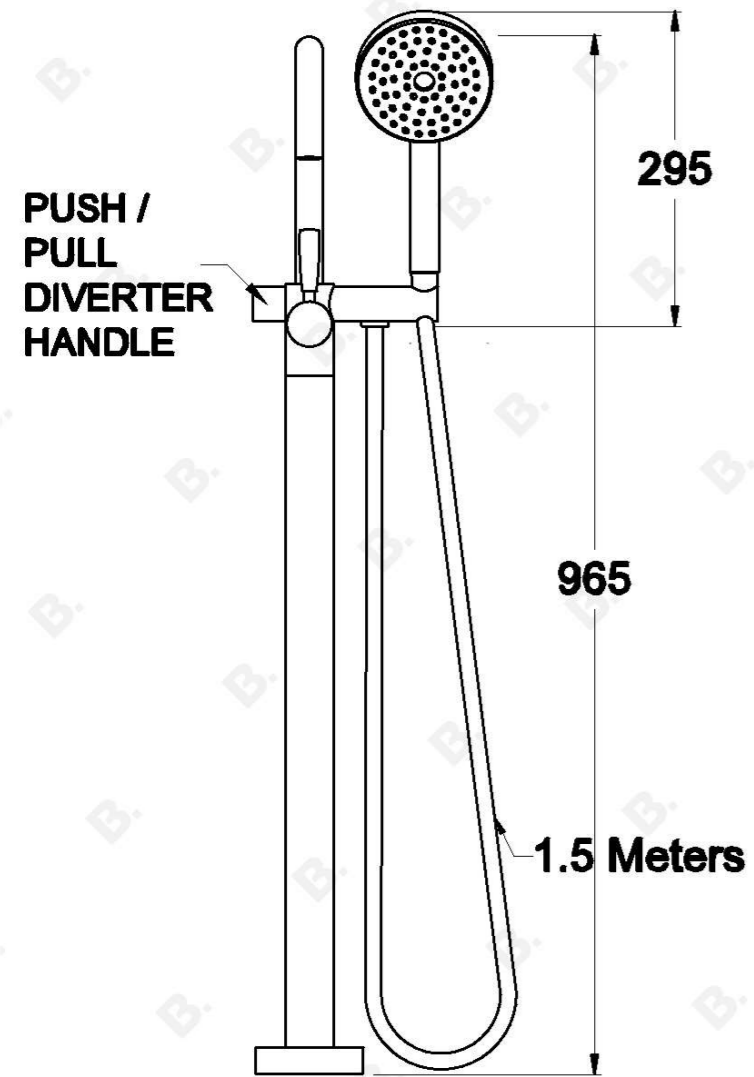

CITY STIK BATH / HANDSHOWER SET

1.9908.09.0.XX

PRODUCT DIMENSIONS:

Front view:

Side view:

Top view: