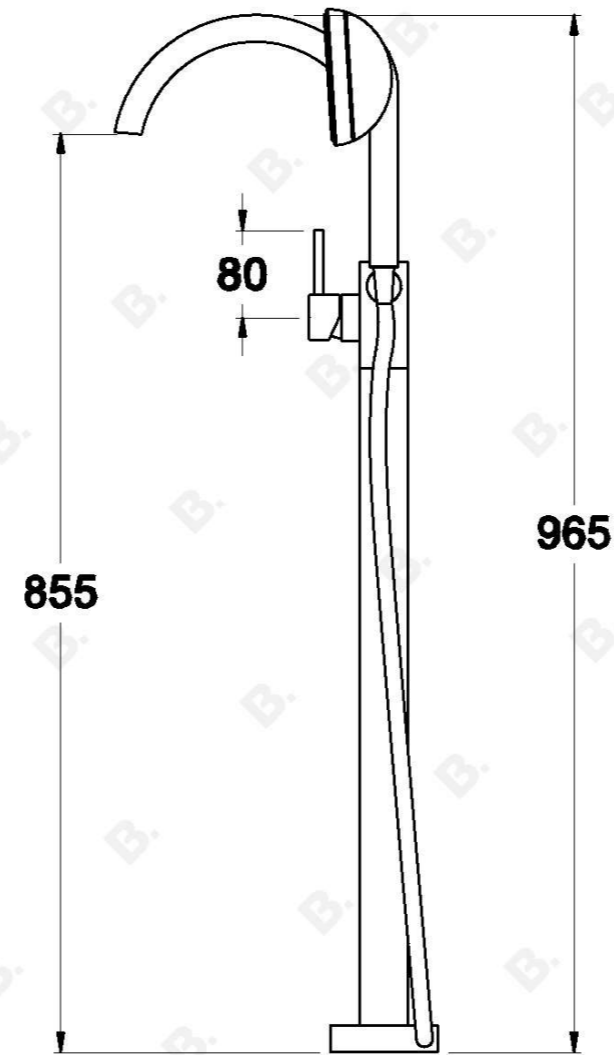

CITY STIK BATH / HANDSHOWER SET

1.9908.09.0.XX

PRODUCT DIMENSIONS:

Front view:

Side view:

Top view: