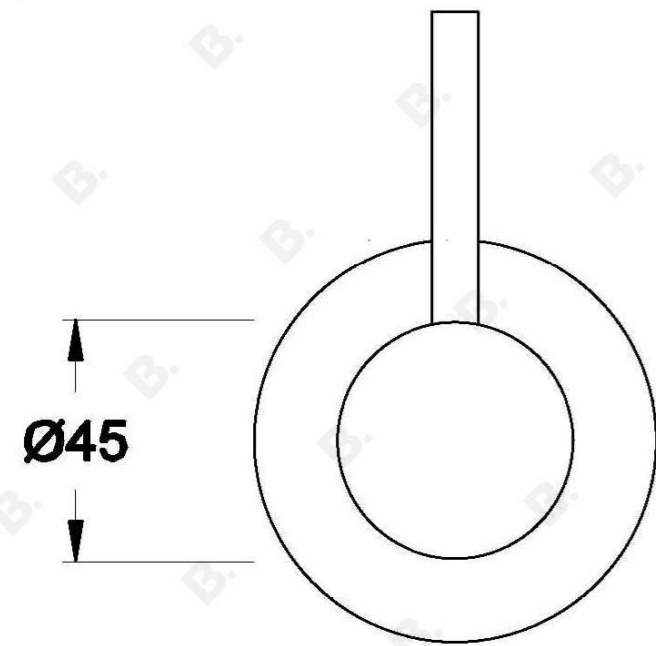

CITY STIK WALL MIXER WITH LARGE FLANGE

1.9948.90.0.XX

PRODUCT DIMENSIONS:

Front view:

Side view:

Top view: