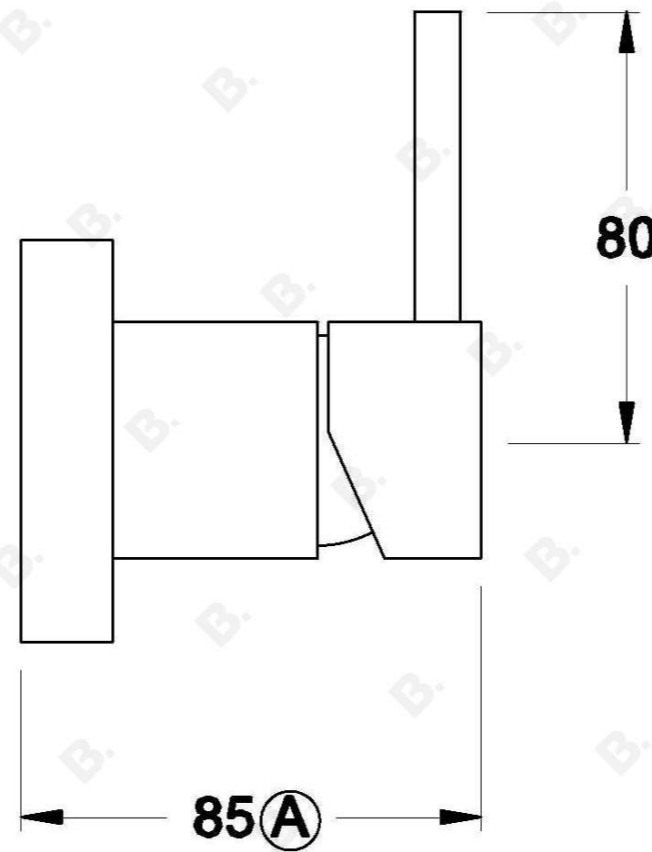

CITY STIK WALL MIXER WITH LARGE FLANGE

1.9948.90.0.XX

PRODUCT DIMENSIONS:

Front view:

Side view:

Top view: