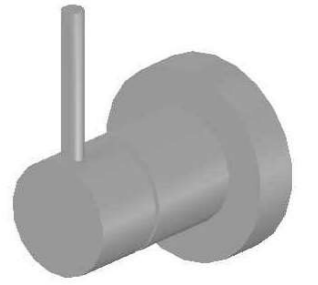

CITY STIK WALL MIXER WITH LARGE FLANGE

1.9948.90.0.XX

PRODUCT DIMENSIONS:

Front view:

Side view:

Top view: