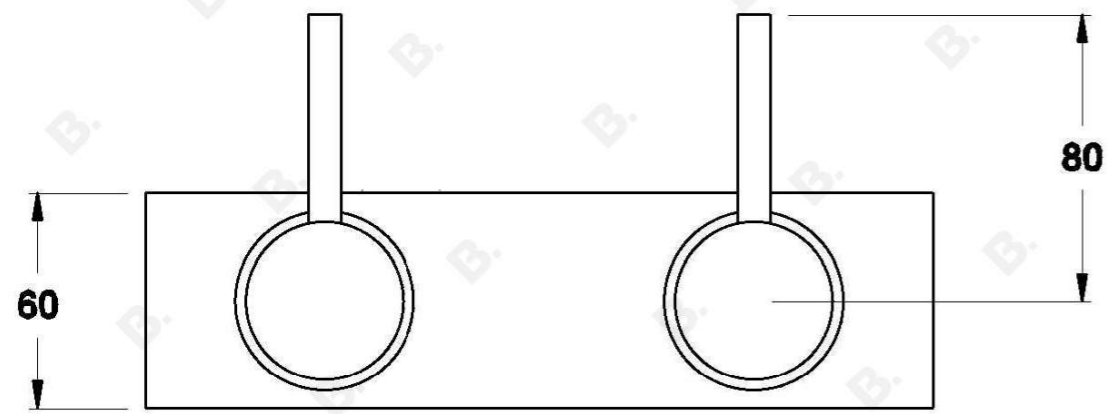

## CITY STIK WALL MIXER SET

1.9948.07.0.XX

### PRODUCT DIMENSIONS:

Front view:

Side view:

Top view: