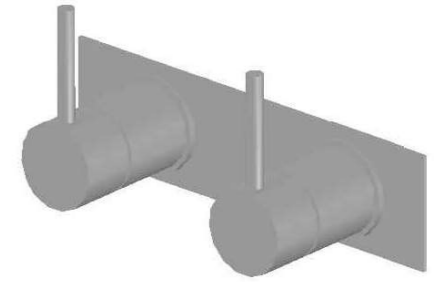

## CITY STIK WALL MIXER SET

1.9948.07.0.XX

### PRODUCT DIMENSIONS:

Front view:

Side view:

Top view: