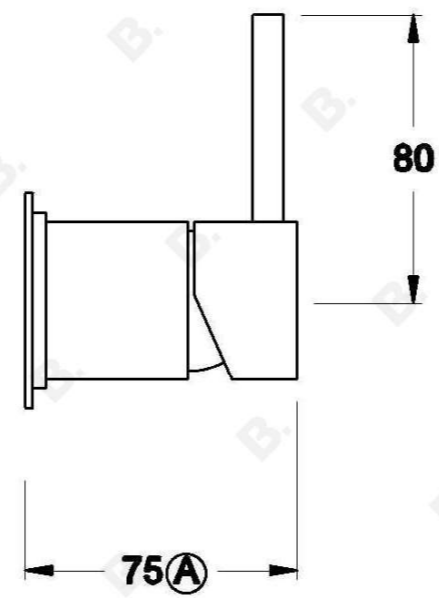

## CITY STIK WALL MIXER SET

1.9948.07.0.XX

### PRODUCT DIMENSIONS:

Front view:

Side view:

Top view: