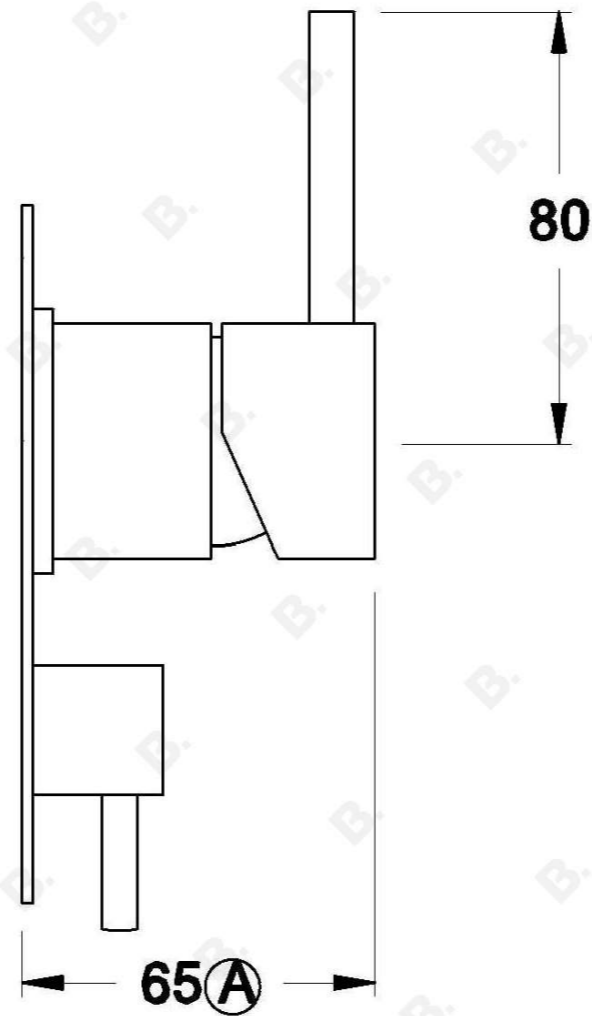

## CITY STIK MIXER DIVERTER

1.9948.06.0.XX

### PRODUCT DIMENSIONS:

Front view:

Side view:

Top view: