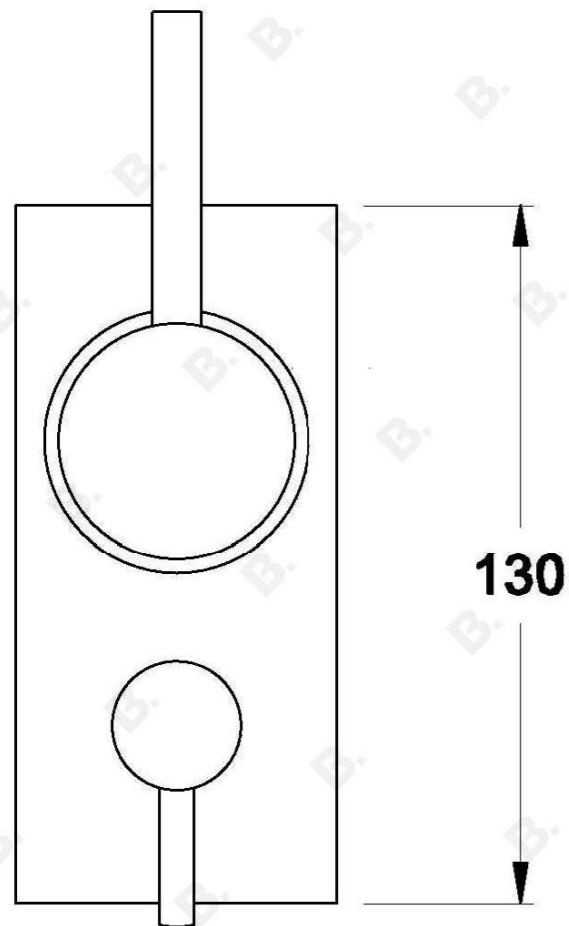

## CITY STIK MIXER DIVERTER

1.9948.06.0.XX

### PRODUCT DIMENSIONS:

Front view:

Side view:

Top view: