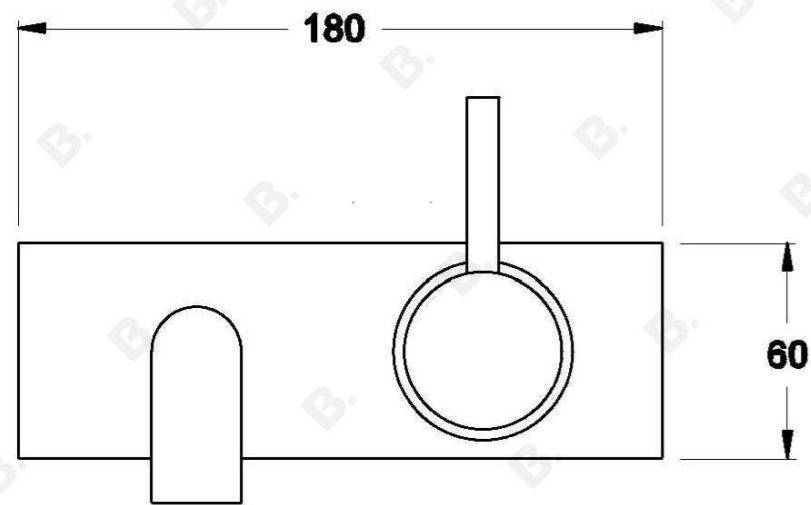

CITY STIK WALL MIXER SET

1.9905.05.0.XX

1.9905.55.0.XX - Flow controlled variant

PRODUCT DIMENSIONS:

Front view:

Side view:

Top view: