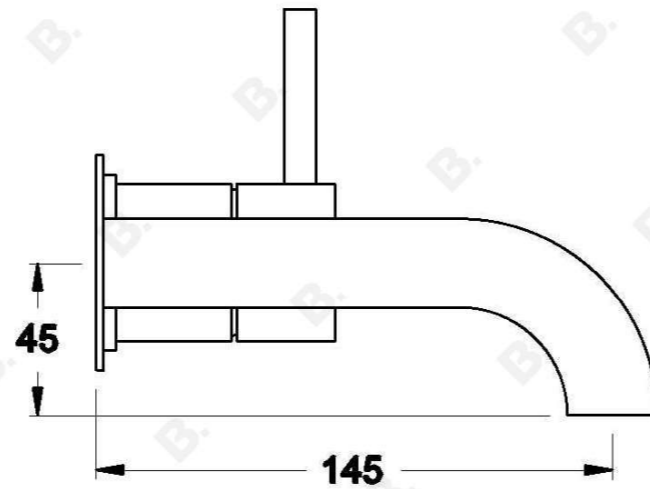

CITY STIK WALL MIXER SET

1.9905.05.0.XX

1.9905.55.0.XX - Flow controlled variant

PRODUCT DIMENSIONS:

Front view:

Side view:

Top view: