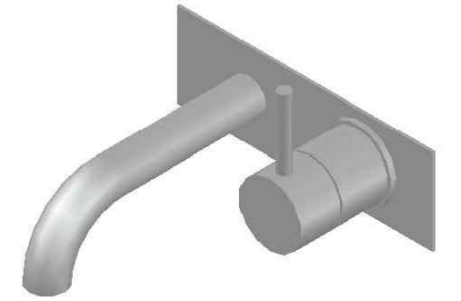

CITY STIK WALL MIXER SET

1.9905.05.0.XX

1.9905.55.0.XX - Flow controlled variant

PRODUCT DIMENSIONS:

Front view:

Side view:

Top view: