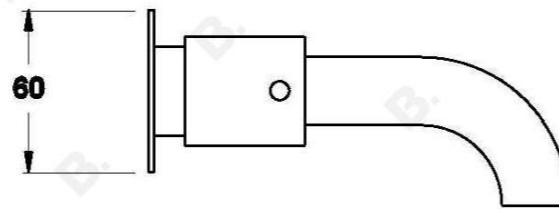

Brodware

CITY STIK WALL SET

1.9905.03.3.XX

1.9905.53.3.XX - Flow controlled variant

PRODUCT DIMENSIONS:

Front view:

Side view:

Top view: