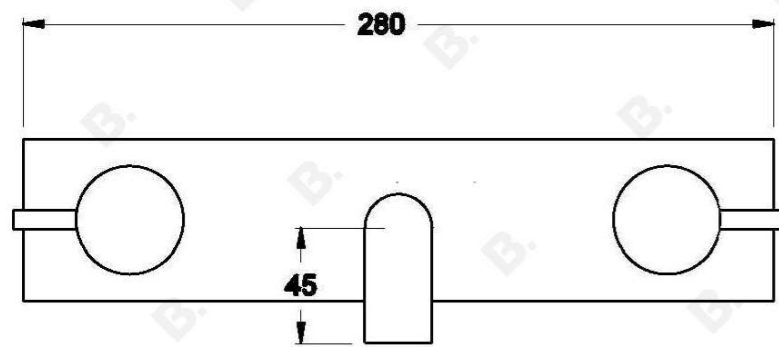

Brodware

CITY STIK WALL SET

1.9905.03.3.XX

1.9905.53.3.XX - Flow controlled variant

PRODUCT DIMENSIONS:

Front view:

Side view:

Top view: