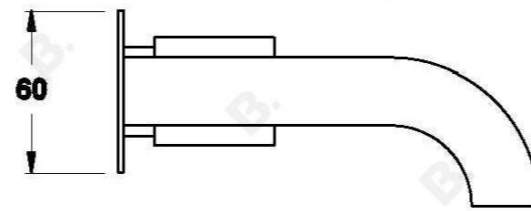

Brodware

CITY STIK WALL SET

1.9905.02.3.XX

1.9905.52.3.XX - Flow controlled variant

PRODUCT DIMENSIONS:

Front view:

Side view:

Top view: