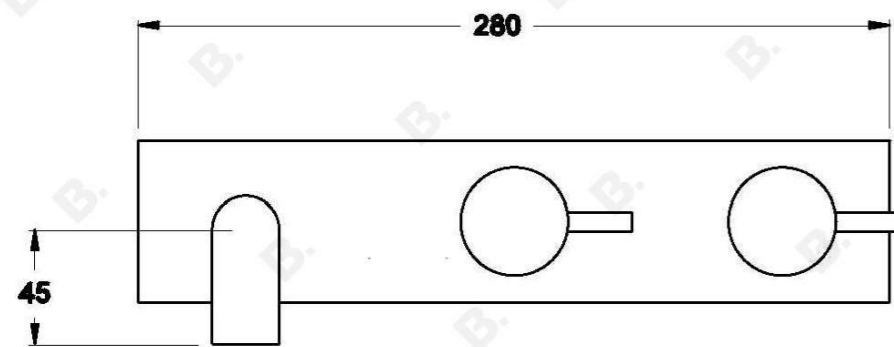

Brodware

CITY STIK WALL SET

1.9905.02.3.XX

1.9905.52.3.XX - Flow controlled variant

PRODUCT DIMENSIONS:

Front view:

Side view:

Top view: