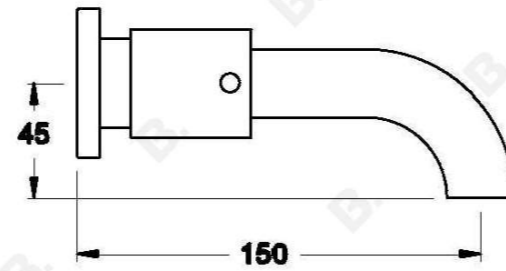

Brodware

CITY STIK WALL SET

1.9905.00.3.XX

1.9905.50.3.XX - Flow controlled variant

PRODUCT DIMENSIONS:

Front view:

Side view:

Top view: