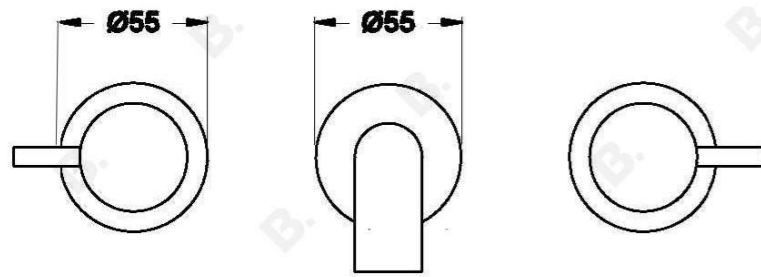

Brodware

CITY STIK WALL SET

1.9905.00.3.XX

1.9905.50.3.XX - Flow controlled variant

PRODUCT DIMENSIONS:

Front view:

Side view:

Top view: