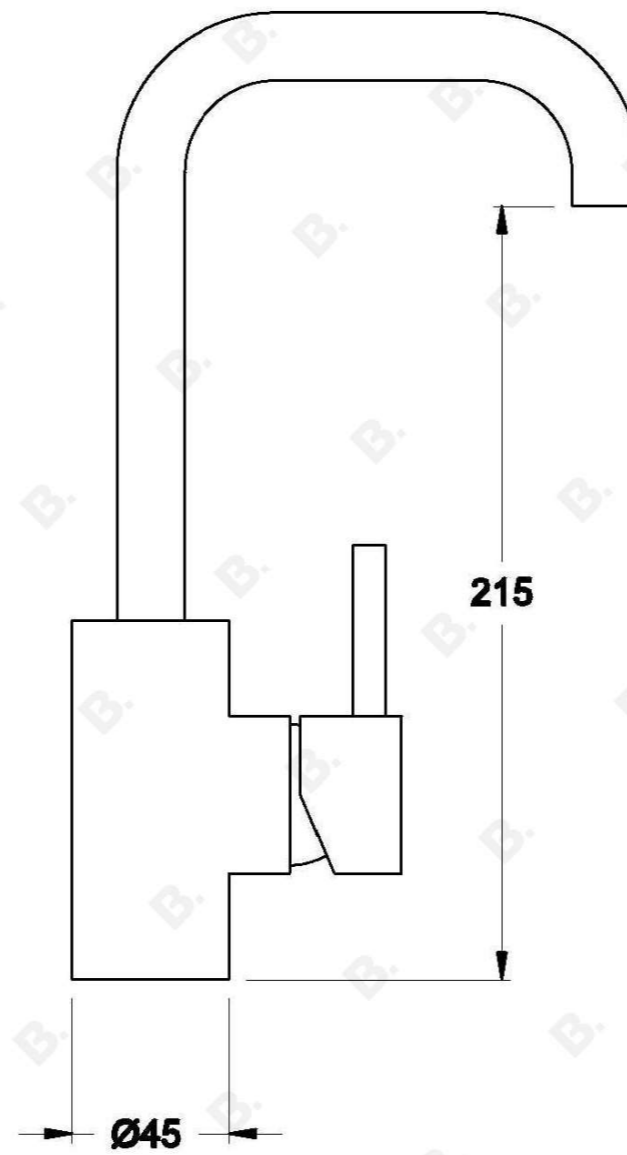

## CITY STIK BASIN MIXER

1.9903.80.0.XX

### PRODUCT DIMENSIONS:

Front view:

Side view:

Top view: