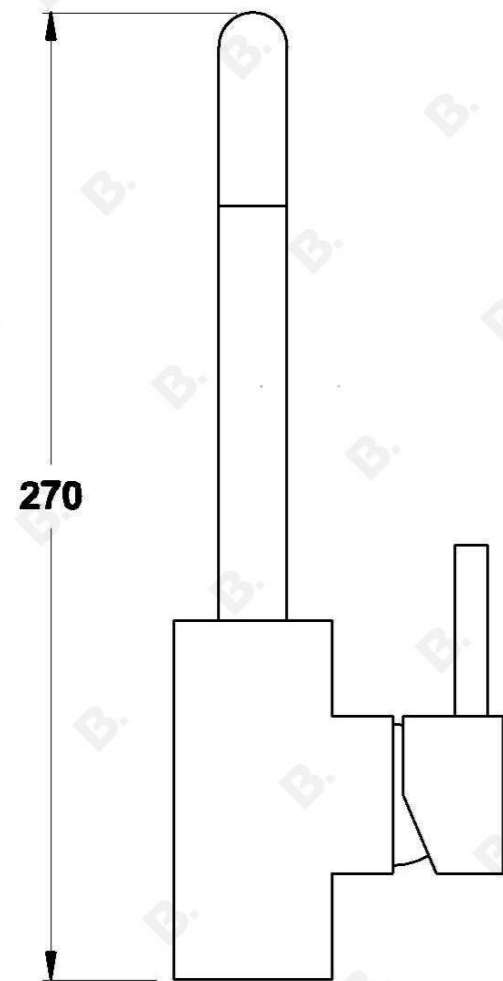

## CITY STIK BASIN MIXER

1.9903.80.0.XX

### PRODUCT DIMENSIONS:

Front view:

Side view:

Top view: